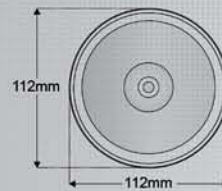

Revolutionary LED AR111

lamp provides flawless dimming performance with leading/trailing edge mains dimmers.