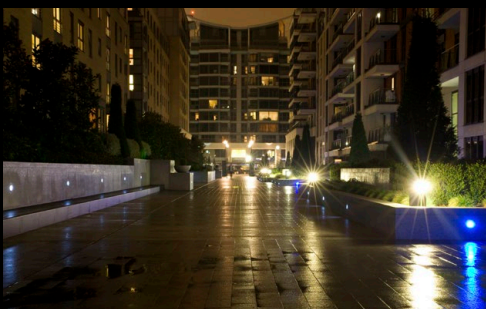

▶ YOUR LIGHTING SOLUTION PROVIDER

LANDSCAPED EXTERIORS ■ DESIGNER INTERIORS ■ ARCHITECTURAL LIGHTING ■ COMMERCIAL ■ BESPOKE SOLUTIONS

orlight® FROM SOURCE TO SITE®

www.orlight.com | 01707 663 883