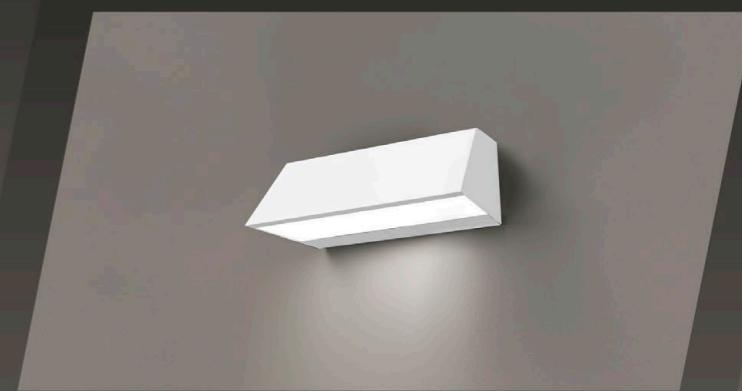

▶ LED WALL LIGHT / DESIGNER INTERIORS - STAIRWAYS + CORRIDORS - BALCONY LIGHTING

LUCIA 500 : 20W ▪ WARM WHITE 3000K ▪ NEUTRAL WHITE 4000K ▪ UP TO 1200 LUMENS ▪ IP54

LUCIA 350 : 10W ▪ WARM WHITE 3000K ▪ NEUTRAL WHITE 4000K ▪ UP TO 600 LUMENS ▪ IP54

5 0 0 3 5 0