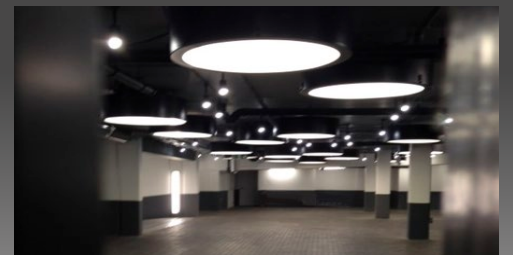

## ▶ SUSPENDED LED CIRCULAR LUMINAIRE

This contemporary design tubular suspended LED drum light is ideal for large interior spaces such as car parks, lobbies, offices other areas with high ceilings.

Can be manufactured to bespoke sizes and specifications.