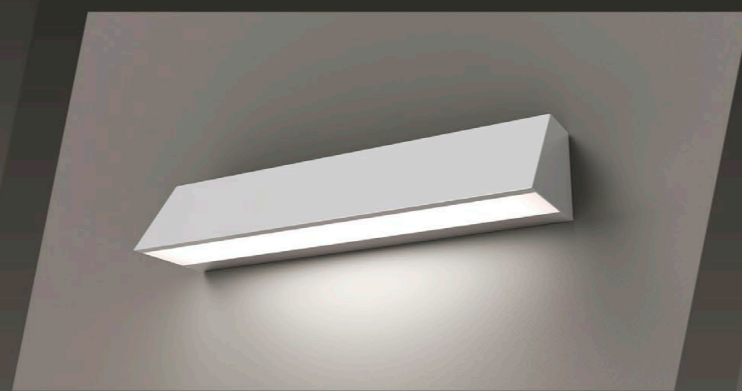

▶ LED WALL LIGHT / DESIGNER INTERIORS - STAIRWAYS + CORRIDORS - BALCONY LIGHTING

LUCIA 500 : 20W ▪ WARM WHITE 3000K ▪ NEUTRAL WHITE 4000K ▪ UP TO 1200 LUMENS ▪ IP54

LUCIA 350 : 10W ▪ WARM WHITE 3000K ▪ NEUTRAL WHITE 4000K ▪ UP TO 600 LUMENS ▪ IP54

5 0 0 3 5 0