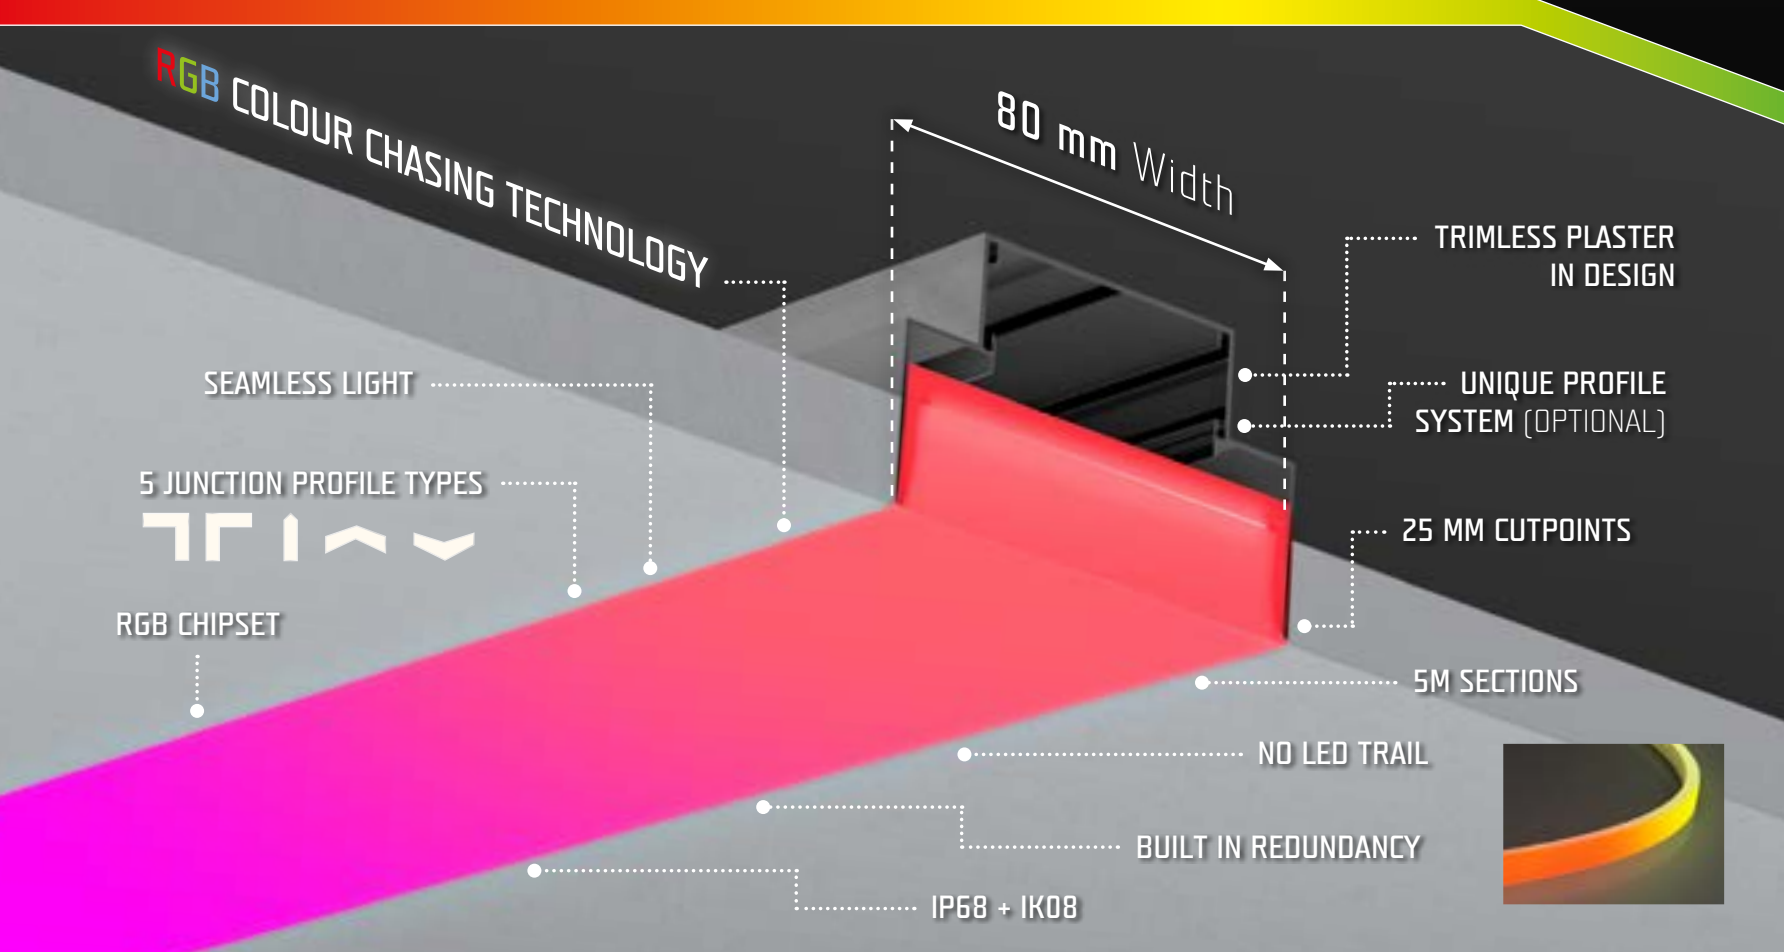

lumenflex^{XL} S A M B A

The Ultimate Flexible Linear RGB LED

The flexible 80mm wide Lumenflex-XL™ offers the perfect solution for seamless architectural linear lighting. Bespoke lengths of up to 5 meters, combined with 5 junction profiles, provide the ultimate versatility for your lighting scheme. RGB colour changing technology for creative lighting effects. The unique Lumenflex-XL™ plaster free trimless profile system has been developed to be fully adjustable for the perfect finish.

Also available in LUMENFLEX-TOP [11.5mm wide]

5 JUNCTION PROFILES TYPES

Create seamless lighting with our flawless edge to edge diffusion