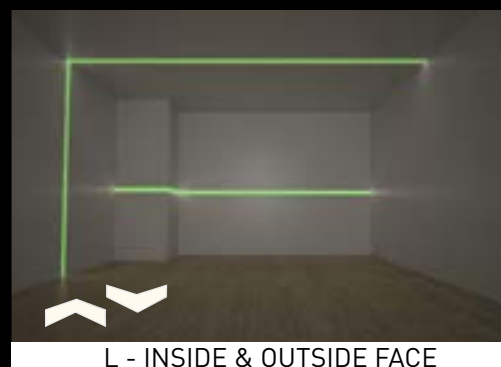

lumenflex^{XL} S A M B A

The Ultimate Flexible Linear RGB LED

The flexible 80mm wide Lumenflex-XL™ offers the perfect solution for seamless architectural linear lighting. Bespoke lengths of up to 5 meters, combined with 5 junction profiles, provide the ultimate versatility for your lighting scheme. RGB colour changing technology for creative lighting effects. The unique Lumenflex-XL™ plaster free trimless profile system has been developed to be fully adjustable for the perfect finish.

Also available in LUMENFLEX-TOP [11.5mm wide]

5 JUNCTION PROFILES TYPES

Create seamless lighting with our flawless edge to edge diffusion