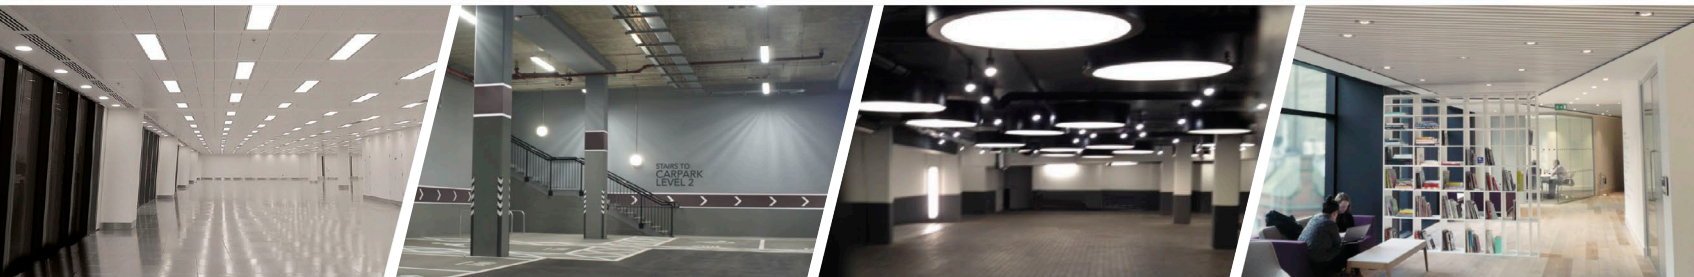

## YOUR LIGHTING TURNKEY SOLUTION PROVIDER ▶

HIGH END ARCHITECTURAL INTERIORS

COMMERCIAL LED LIGHTING

HOSPITALITY

EXTERIORS

GYM & SPA

[www.orlight.com](http://www.orlight.com) | 01707 663 883