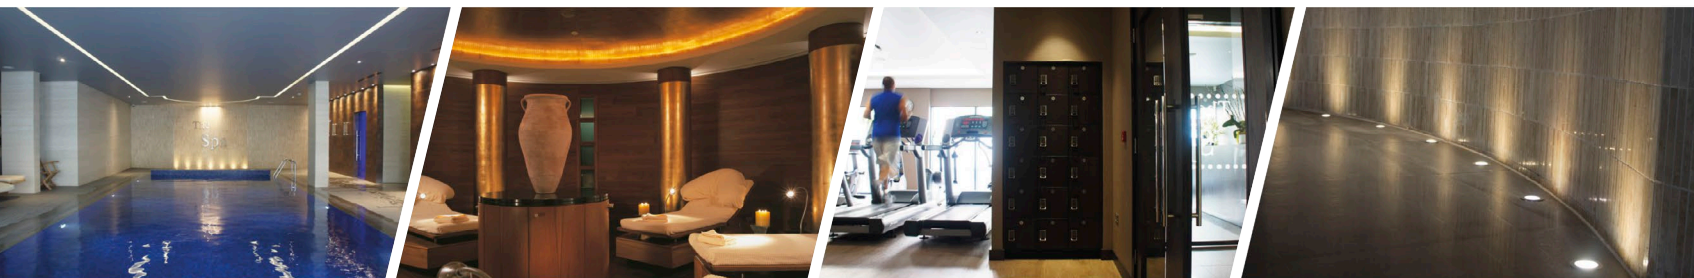

## YOUR LIGHTING TURNKEY SOLUTION PROVIDER ▶

HIGH END ARCHITECTURAL INTERIORS

COMMERCIAL LED LIGHTING

HOSPITALITY

EXTERIORS

GYM & SPA

[www.orlight.com](http://www.orlight.com) | 01707 663 883