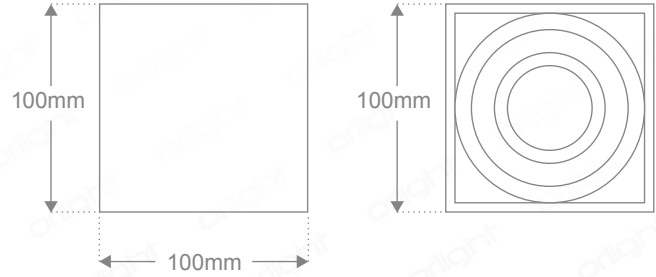

VITA-1 - Vita Surface Downlights

Description

The fitting is a perfect cube, a compact surface mounted fixture with minimal clean lines. The GU10 lamp is magnetically retained for ease of maintenance and also allows 360 degree rotation and a tilt of 30 degrees. The lamp is retained in a flush position with the face of the fixture allowing unlimited lumen output.

Dimensions

Specifications

Lamps	CR5; LUMENSTAR; MTG2PLUS
Construction	Aluminium
Lamp Change	Magnetic Lamp Change Mechanism
Power Consumption	Variable Light Source - LED Module / GU10
Voltage	Max. 240V
Tilt	30°
Rotation	360°
Cutout	Surface Mounted
Anti-Glare	No
IP Rating	20
Weight	800g
Accessories	GU10 Lamp Holder (MC2)
Finish	All White - 9016; Black - 9005