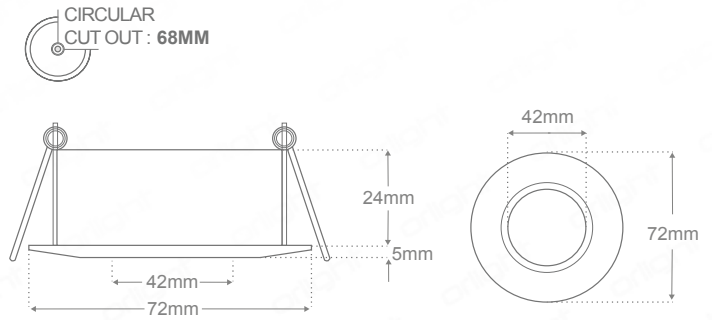

### Description

The Steamspot fixture features minimalistic styling combined with IP65 construction. 72mm diameter for discreet installation. Available with Frosted or Clear glass. The fixture is available in a variety of finishes.

### Dimensions

### Dimensions w/Lamp: LUMENSTAR 3 ; LUMENPLUS 3

### Dimensions w/Lamp: DB-R999 Range