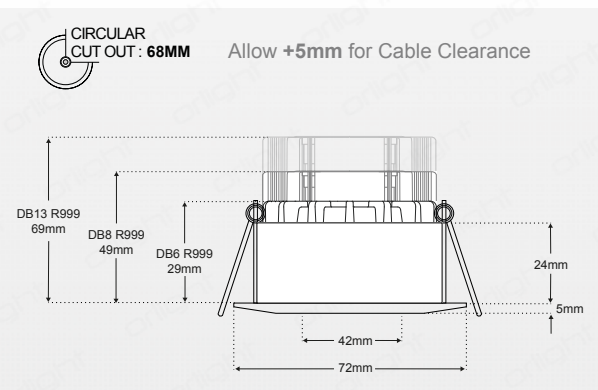

Product Coding: Example: STEAMSPOT-FG-SC-240V

CODE	LENS	FINISH	CONNECTIONS
STEAMSPOT	FG (Frosted Glass)	WH-9016 (White RAL9016)	12V
		BL (Black RAL9005)	240V
		CH (Chrome)	
		SC (Satin Chrome)	
	LENS	FINISH	CONNECTIONS
	CG (Clear Glass)	WH-9016 (White RAL9016)	12V