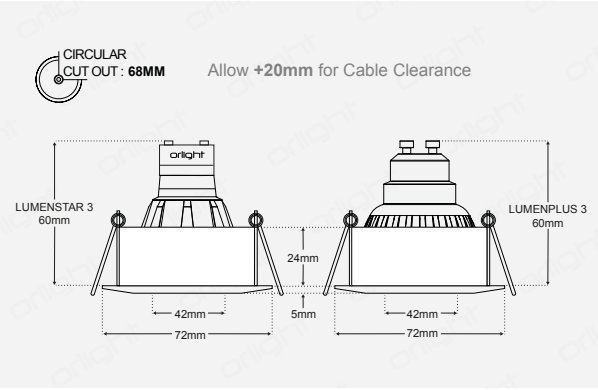

### Description

The Steamspot fixture features minimalistic styling combined with IP65 construction. 72mm diameter for discreet installation. Available with Frosted or Clear glass. The fixture is available in a variety of finishes.

### Dimensions

### Dimensions w/Lamp: LUMENSTAR 3 ; LUMENPLUS 3

### Dimensions w/Lamp: DB-R999 Range