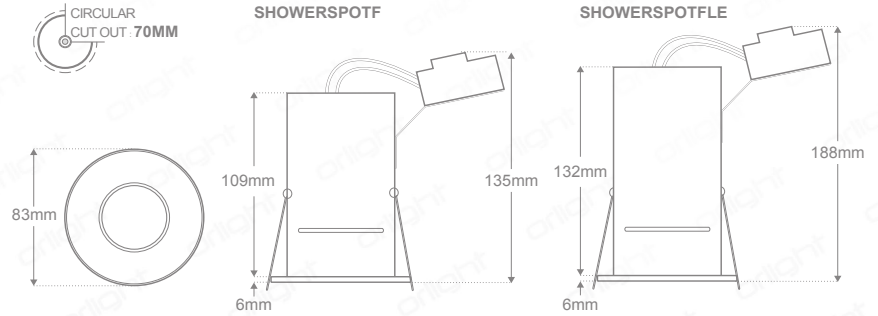

## SHOWERSPOT-F - Fire-Rated IP65 ShowerSpot

### Description

IP65 ShowerSpot Fixture featuring die-cast Aluminium construction with double-tempered safety glass. Fire certification rated to 90 minutes. Product incorporates a simple clip lamp change mechanism with removable fascia for ease of maintenance. Options include a long base version to accommodate retrofit light sources in excess of 60mm height. Available in a variety of finishes.

### Dimensions

### Specifications

Lamps	CR5; LUMENSTAR; MTG2PLUS
Construction	Aluminium
Lamp Change	Clip Lamp Change Mechanism
Power Consumption	Variable Light Source
Voltage	Max. 240V
Tilt	Fixed
Rotation	Fixed
Cutout	70mm - Circular
Anti-Glare	-
IP Rating	65
Accessories	GU10 Lamp Holder (MC2)
Finish	Solid Colours - Epoxy Powder Coat; Metallic Finishes - Electroplate