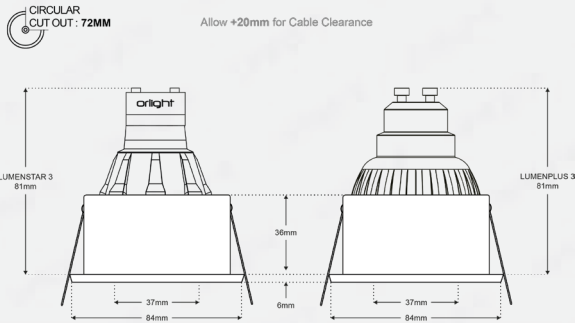

SHOWERSPOT - IP65 Showerspot Downlight

Description

IP65 ShowerSpot Fixture featuring die-cast Aluminium construction with double-tempered safety glass. Product incorporates a simple clip lamp change mechanism with removable fascia for ease of maintenance. Fixture is available in a variety of finishes.

Dimensions

Dimensions w/Lamp: LUMENSTAR 3 ; LUMENPLUS 3

Specifications

Lamps	LUMENSTAR 3 ; LUMENPLUS 3 ; DB-R999 Range
Construction	Aluminium Frame
Lamp Change	Clip Lamp Change Mechanism
Power Consumption	Variable Light Source
Voltage	Max. 240V
Tilt	Fixed
Rotation	Fixed
Cutout	72mm - Circular
Anti-Glare	Yes
IP Rating	65
Accessories	GU10 Lamp Holder (MC1)
Finish	Solid Colours - Epoxy Powder Coat; Metallic Finishes - Electroplate

Dimensions w/Lamp: DB-R999 Range

Finishes

Product Coding: Example: SHOWERSPOT-SC

CODE	SHOWERSPOT
------	------------

FINISH	WH-9016 (White RAL9016)
	CH (Chrome)
	SC (Satin Chrome)