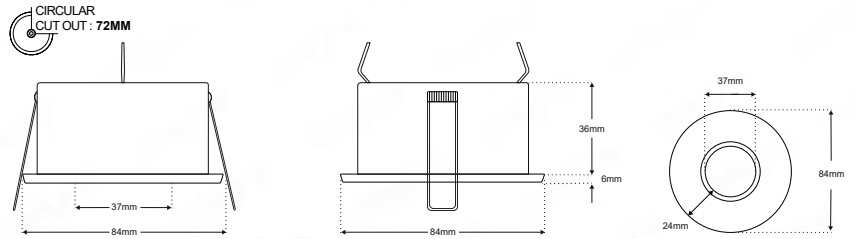

SHOWERSPOT - IP65 Showerspot Downlight

Description

IP65 ShowerSpot Fixture featuring die-cast Aluminium construction with double-tempered safety glass. Product incorporates a simple clip lamp change mechanism with removable fascia for ease of maintenance. Fixture is available in a variety of finishes.

Dimensions

Dimensions w/Lamp: LUMENSTAR 3 ; LUMENPLUS 3

Specifications

Lamps	LUMENSTAR 3 ; LUMENPLUS 3 ; DB-R999 Range
Construction	Aluminium Frame
Lamp Change	Clip Lamp Change Mechanism
Power Consumption	Variable Light Source
Voltage	Max. 240V
Tilt	Fixed
Rotation	Fixed
Cutout	72mm - Circular
Anti-Glare	Yes
IP Rating	65
Accessories	GU10 Lamp Holder (MC1)
Finish	Solid Colours - Epoxy Powder Coat; Metallic Finishes - Electroplate

Dimensions w/Lamp: DB-R999 Range

Finishes

Product Coding: Example: SHOWERSPOT-SC

CODE	SHOWERSPOT
------	------------

FINISH	WH-9016 (White RAL9016)
	CH (Chrome)
	SC (Satin Chrome)