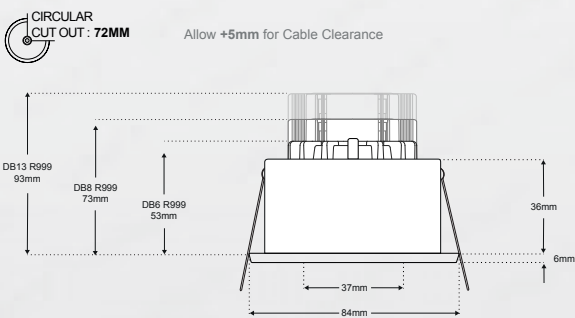

SHOWERSPOT - IP65 Showerspot Downlight

Description

IP65 ShowerSpot Fixture featuring die-cast Aluminium construction with double-tempered safety glass. Product incorporates a simple clip lamp change mechanism with removable fascia for ease of maintenance. Fixture is available in a variety of finishes.

Dimensions

Dimensions w/Lamp: LUMENSTAR 3 ; LUMENPLUS 3

Specifications

Lamps	LUMENSTAR 3 ; LUMENPLUS 3 ; DB-R999 Range
Construction	Aluminium Frame
Lamp Change	Clip Lamp Change Mechanism
Power Consumption	Variable Light Source
Voltage	Max. 240V
Tilt	Fixed
Rotation	Fixed
Cutout	72mm - Circular
Anti-Glare	Yes
IP Rating	65
Accessories	GU10 Lamp Holder (MC1)
Finish	Solid Colours - Epoxy Powder Coat; Metallic Finishes - Electroplate

Dimensions w/Lamp: DB-R999 Range

Finishes

Product Coding: Example: SHOWERSPOT-SC

CODE	SHOWERSPOT
------	------------

FINISH	WH-9016 (White RAL9016)
	CH (Chrome)
	SC (Satin Chrome)