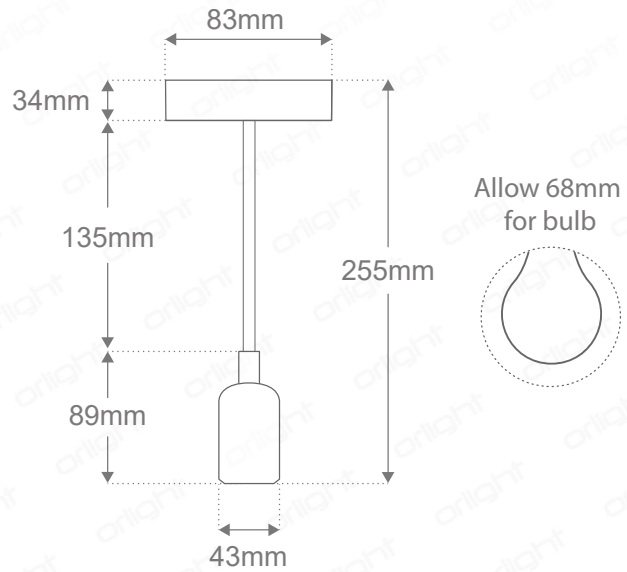

ORLPNDE27 - E27 LED Lamp

Description

The ORLPNDE27 is an unobtrusive hanging light pendant designed for mains connection. It sits stylishly at the base of the E27 lamp and comes equipped with braided flexible wiring and a durable ceiling rose. Both ceiling rose and pendant are constructed from silicone and has a matt finish. The pendant is compatible with the TDE27LED lamp, available in 3000K, 4000K & 5000K, which provides up to 500 lumens of light output with only 5W of power consumption. Equivalent of a 40W incandescent.

Dimensions

Specifications

Lamp Base	E27
Power Consumption	Lamp Dependant
Finish	Matt White

Suggested Light Source: TDE27LED-5W-3000K

Chipset	SMD
Dimming Option	Switched
Power Consumption	5W
Voltage	240V
Colour Temperature	3000K
Light Output	500lm
Lm Per Watt	100lm/W
CRI	>80
Beam Angle	310°
IP Rating	IP20
Finish	Frosted

Fixing Details

Product Coding: Example: ORLPNDE27-KIT

CODE

ORLPNDE27-KIT

Suggested Light Source: Example: TDE27LED-5W-3000K

CODE

TDE27LED-5W

COLOUR TEMPERATURE