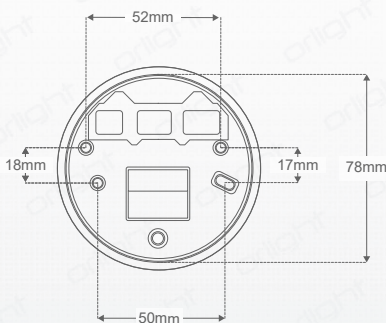

Fixing Details

Product Coding: Example: ORLPNDE27-KIT

CODE

ORLPNDE27-KIT

Suggested Light Source: Example: TDE27LED-5W-3000K

CODE

TDE27LED-5W

COLOUR TEMPERATURE

3000K