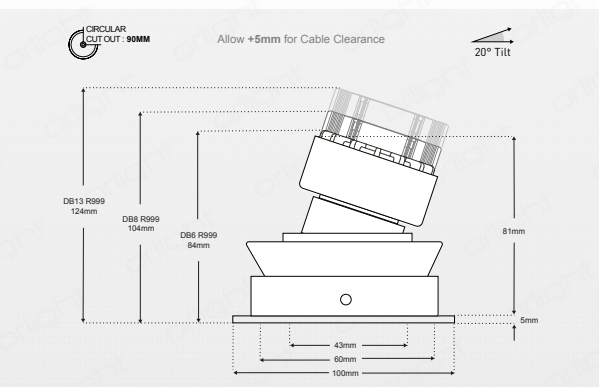

Dimensions w/Lamp: DB-R999 Range