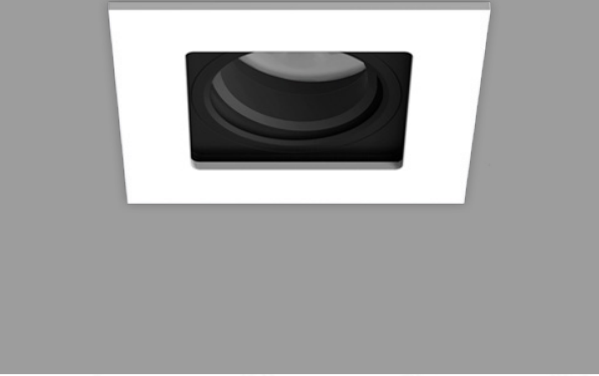

Dimensions

Specifications

Lamps	LUMENSTAR 3 ; LUMENPLUS 3 ; DB-R999 Range
Construction	Aluminium Frame / Magnetic Ring
Lamp Change	Magnetic Lamp Change Mechanism
Power Consumption	Variable Light Source
Voltage	Max. 240V
Tilt	20°
Rotation	360°
Cutout	90mm - Circular
Anti-Glare	Yes
IP Rating	54
Accessories	GU10 Lamp Holder (MC2)
Finish	Solid Colours - Epoxy Powder Coat; Metallic Finishes - Electroplated