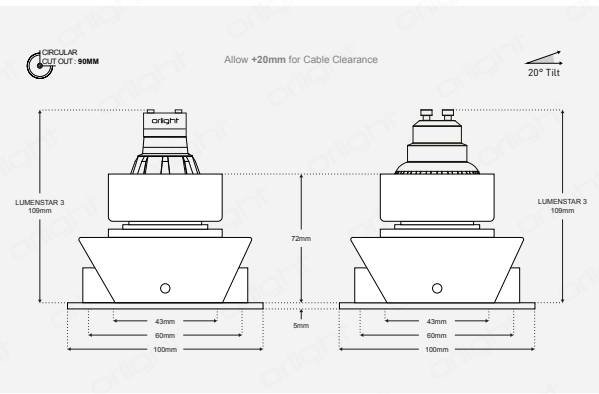

### Description

Architectural square downlight featuring die-cast aluminium construction to IP54. Incorporates anti-glare baffle, and magnetic lamp change mechanism with 360 degree rotation and tilt capability. Circular cutout allows for ease of installation. The fixture is available in a variety finishes.

### Dimensions

### Specifications

Lamps	LUMENSTAR 3 ; LUMENPLUS 3 ; DB-R999 Range
Construction	Aluminium Frame / Magnetic Ring
Lamp Change	Magnetic Lamp Change Mechanism
Power Consumption	Variable Light Source
Voltage	Max. 240V
Tilt	20°
Rotation	360°
Cutout	90mm - Circular
Anti-Glare	Yes
IP Rating	54
Accessories	GU10 Lamp Holder (MC2)
Finish	Solid Colours - Epoxy Powder Coat; Metallic Finishes - Electroplated

### Dimensions w/Lamp: DB-R999 Range