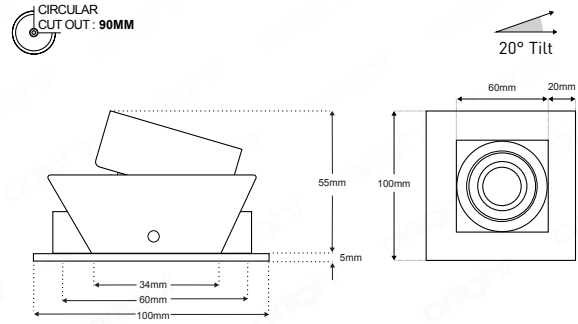

### Description

Architectural square downlight featuring die-cast aluminium construction to IP54. Incorporates anti-glare baffle, and magnetic lamp change mechanism with 360 degree rotation and tilt capability. Circular cutout allows for ease of installation. The fixture is available in a variety finishes.

### Dimensions

### Dimensions w/Lamp: LUMENSTAR 3 ; LUMENPLUS 3

### Dimensions w/Lamp: DB-R999 Range