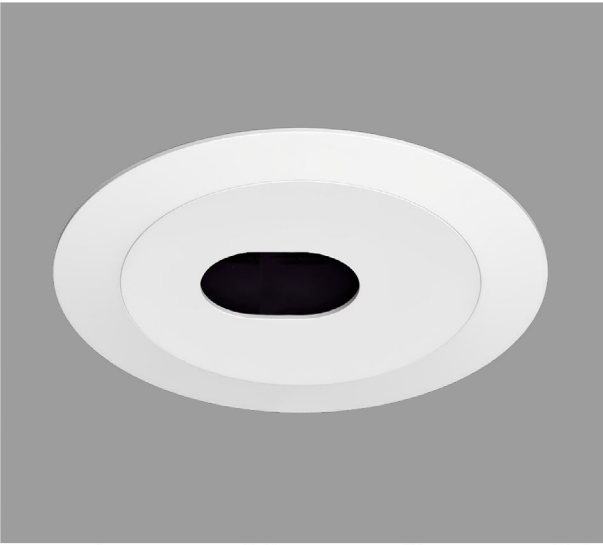

ORL8018-IP54 - IP54 Rated Adjustable Pinhole Downlight

Description

Architectural pinhole downlight featuring an anti-glare baffle and magnetic lamp change mechanism. Construction to IP54 with 360 Degree rotation and tilt capability. Pinhole aperture establishes a more definitive distribution of light with adjustable positioning.

Dimensions

Dimensions w/Lamp: LUMENSTAR 3 ; LUMENPLUS 3

Specifications

Lamps	LUMENSTAR 3 ; LUMENPLUS 3 ; DB-R999 Range
Construction	Aluminium Frame / Magnetic Ring
Lamp Change	Magnetic Lamp Change Mechanism
Power Consumption	Variable Light Source
Voltage	Max. 240V
Tilt	30°
Rotation	360°
Cutout	78mm - Circular
Anti-Glare	Yes
IP Rating	54
Accessories	GU10 Lamp Holder (MC2)
Finish	Epoxy Powder Coat

Dimensions w/Lamp: DB-R999 Range

Finishes

Product Coding: Example: ORL8018-IP54-WH-9016

CODE

IP RATING

FINISH

ORL8018

IP54