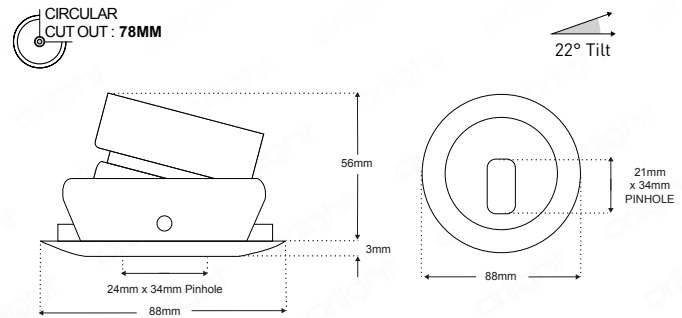

ORL8018-IP54 - IP54 Rated Adjustable Pinhole Downlight

Description

Architectural pinhole downlight featuring an anti-glare baffle and magnetic lamp change mechanism. Construction to IP54 with 360 Degree rotation and tilt capability. Pinhole aperture establishes a more definitive distribution of light with adjustable positioning.

Dimensions

Dimensions w/Lamp: LUMENSTAR 3 ; LUMENPLUS 3

Specifications

Lamps	LUMENSTAR 3 ; LUMENPLUS 3 ; DB-R999 Range
Construction	Aluminium Frame / Magnetic Ring
Lamp Change	Magnetic Lamp Change Mechanism
Power Consumption	Variable Light Source
Voltage	Max. 240V
Tilt	30°
Rotation	360°
Cutout	78mm - Circular
Anti-Glare	Yes
IP Rating	54
Accessories	GU10 Lamp Holder (MC2)
Finish	Epoxy Powder Coat

Dimensions w/Lamp: DB-R999 Range

Finishes

Product Coding: Example: ORL8018-IP54-WH-9016

CODE

IP RATING

FINISH

ORL8018

IP54