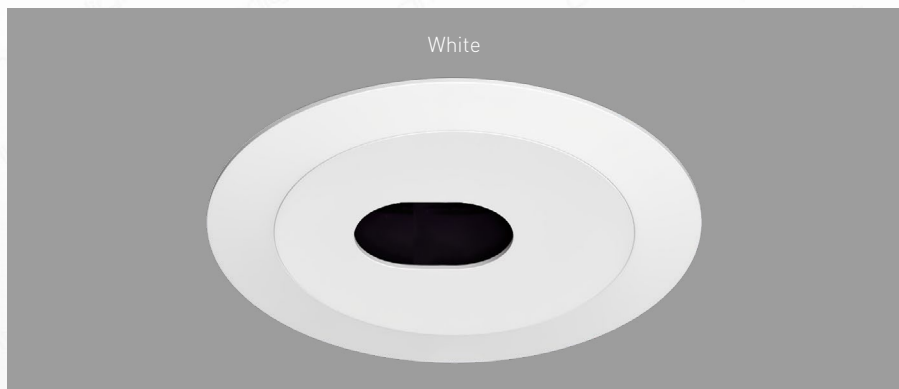

ORL8018-IP54 - IP54 Rated Adjustable Pinhole Downlight

Description

Architectural pinhole downlight featuring an anti-glare baffle and magnetic lamp change mechanism. Construction to IP54 with 360 Degree rotation and tilt capability. Pinhole aperture establishes a more definitive distribution of light with adjustable positioning.

Dimensions

Dimensions w/Lamp: LUMENSTAR 3 ; LUMENPLUS 3

Specifications

Lamps	LUMENSTAR 3 ; LUMENPLUS 3 ; DB-R999 Range
Construction	Aluminium Frame / Magnetic Ring
Lamp Change	Magnetic Lamp Change Mechanism
Power Consumption	Variable Light Source
Voltage	Max. 240V
Tilt	30°
Rotation	360°
Cutout	78mm - Circular
Anti-Glare	Yes
IP Rating	54
Accessories	GU10 Lamp Holder (MC2)
Finish	Epoxy Powder Coat

Dimensions w/Lamp: DB-R999 Range

Finishes

Product Coding: Example: ORL8018-IP54-WH-9016

CODE

IP RATING

FINISH

ORL8018

IP54