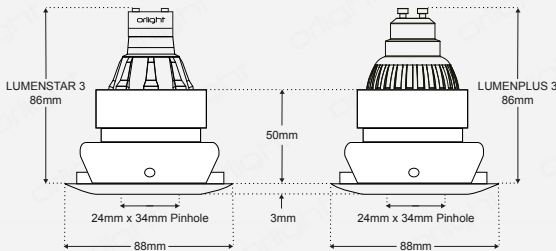

ORL8018-IP54 - IP54 Rated Adjustable Pinhole Downlight

Description

Architectural pinhole downlight featuring an anti-glare baffle and magnetic lamp change mechanism. Construction to IP54 with 360 Degree rotation and tilt capability. Pinhole aperture establishes a more definitive distribution of light with adjustable positioning.

Dimensions

Dimensions w/Lamp: LUMENSTAR 3 ; LUMENPLUS 3

Specifications

Lamps	LUMENSTAR 3 ; LUMENPLUS 3 ; DB-R999 Range
Construction	Aluminium Frame / Magnetic Ring
Lamp Change	Magnetic Lamp Change Mechanism
Power Consumption	Variable Light Source
Voltage	Max. 240V
Tilt	30°
Rotation	360°
Cutout	78mm - Circular
Anti-Glare	Yes
IP Rating	54
Accessories	GU10 Lamp Holder (MC2)
Finish	Epoxy Powder Coat

Dimensions w/Lamp: DB-R999 Range

Finishes

Product Coding: Example: ORL8018-IP54-WH-9016

CODE

IP RATING

FINISH

ORL8018

IP54