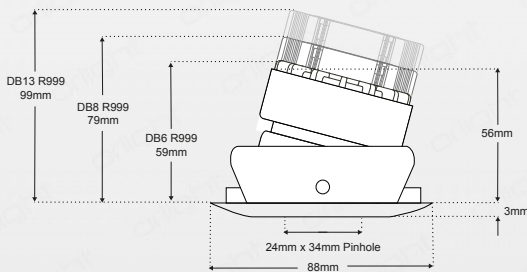

ORL8018-IP54 - IP54 Rated Adjustable Pinhole Downlight

Description

Architectural pinhole downlight featuring an anti-glare baffle and magnetic lamp change mechanism. Construction to IP54 with 360 Degree rotation and tilt capability. Pinhole aperture establishes a more definitive distribution of light with adjustable positioning.

Dimensions

Dimensions w/Lamp: LUMENSTAR 3 ; LUMENPLUS 3

Specifications

Lamps	LUMENSTAR 3 ; LUMENPLUS 3 ; DB-R999 Range
Construction	Aluminium Frame / Magnetic Ring
Lamp Change	Magnetic Lamp Change Mechanism
Power Consumption	Variable Light Source
Voltage	Max. 240V
Tilt	30°
Rotation	360°
Cutout	78mm - Circular
Anti-Glare	Yes
IP Rating	54
Accessories	GU10 Lamp Holder (MC2)
Finish	Epoxy Powder Coat

Dimensions w/Lamp: DB-R999 Range

Finishes

Product Coding: Example: ORL8018-IP54-WH-9016

CODE

IP RATING

FINISH

ORL8018

IP54