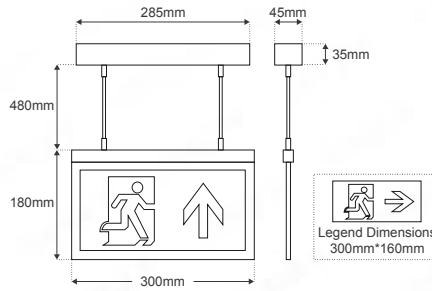

ORLEXTSUS - LED Suspended Exit Sign

Description

Our stylish ORLEXTSUS is a suspended, double-sided LED exit sign that can be seen clearly from a 25m viewing distance. The legend is manufactured using an acrylic panel that provides good visibility through even light distribution. Requiring a small amount of maintenance during its long life cycle, aside from regular testing procedures, the legend also holds a full three hours of output in emergency mode.

Dimensions

Includes Full Legend Set

Standards

Specifications

Emergency Type	3 Hours Maintained / Non-Maintained
Mount Type	Ceiling
Chipset	SMD LED Chipset
Legend Supplied	Down Arrow; Left Arrow; Right Arrow; Up Arrow
Power Consumption	3W
Voltage	3.6V
Colour Temperature	6000K
Light Output ~	30lm
lm Per Watt ~	10lm/W
CRI	>80
Binning	4 Step MacAdams Ellipse
IP Rating	20
Weight	-
Finish	White