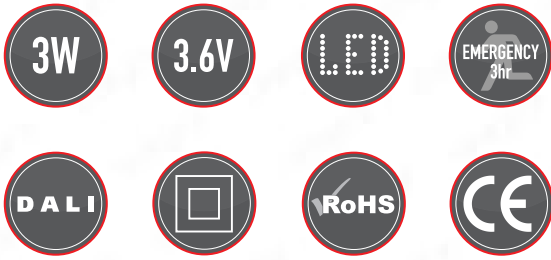

ORLEXTSUS - LED Suspended Exit Sign

Description

Our stylish ORLEXTSUS is a suspended, double-sided LED exit sign that can be seen clearly from a 25m viewing distance. The legend is manufactured using an acrylic panel that provides good visibility through even light distribution. Requiring a small amount of maintenance during its long life cycle, aside from regular testing procedures, the legend also holds a full three hours of output in emergency mode.

Dimensions

Includes Full Legend Set

Standards

Specifications

Emergency Type	3 Hours Maintained / Non-Maintained
Mount Type	Ceiling
Chipset	SMD LED Chipset
Legend Supplied	Down Arrow; Left Arrow; Right Arrow; Up Arrow
Power Consumption	3W
Voltage	3.6V
Colour Temperature	6000K
Light Output ~	30lm
lm Per Watt ~	10lm/W
CRI	>80
Binning	4 Step MacAdams Ellipse
IP Rating	20
Weight	-
Finish	White