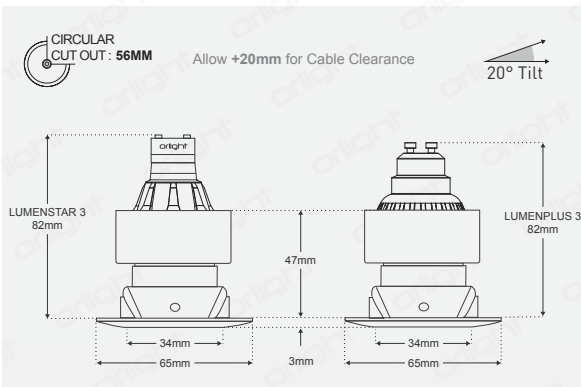

ORL019 - Adjustable Miniature Downlight

Description

Directional architectural miniature downlight featuring an anti-glare baffle and minimal bezel. 65mm diameter for discreet installation with 20 degree tilt capability. The fixture is available in a variety of finishes.

Dimensions

Dimensions w/Lamp: LUMENSTAR 3 ; LUMENPLUS 3

Specifications

Lamps	LUMENPLUS 3 ; LUMENSTAR 3
Construction	Aluminium
Lamp Change	Removal of Fixture
Power Consumption	Variable Light Source - GU10
Voltage	Max. 240V
Tilt	20°
Rotation	-
Cutout	56mm
Anti-Glare	Yes
IP Rating	IP20
Accessories	GU10 Lamp Holder Included
Finish	Solid Colours - Epoxy Powder Coat; Metallic Finishes - Electroplated

019

FINISH

WH - (White)

CH - (Chrome)

SC - (Satin Chrome)

LAMP HOLDER

GU10