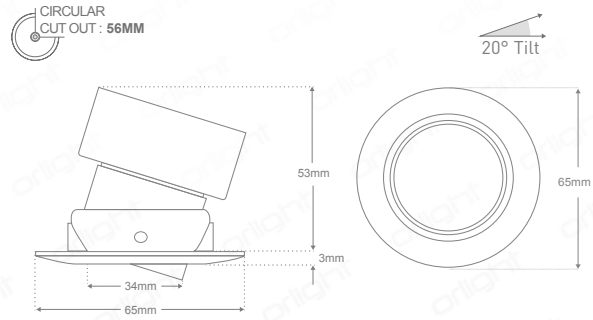

ORL019 - Adjustable Miniature Downlight

Description

Directional architectural miniature downlight featuring an anti-glare baffle and minimal bezel. 65mm diameter for discreet installation with 20 degree tilt capability. The fixture is available in a variety of finishes.

Dimensions

Dimensions w/Lamp: LUMENSTAR 3 ; LUMENPLUS 3

Specifications

Lamps	LUMENPLUS 3 ; LUMENSTAR 3
Construction	Aluminium
Lamp Change	Removal of Fixture
Power Consumption	Variable Light Source - GU10
Voltage	Max. 240V
Tilt	20°
Rotation	-
Cutout	56mm
Anti-Glare	Yes
IP Rating	IP20
Accessories	GU10 Lamp Holder Included
Finish	Solid Colours - Epoxy Powder Coat; Metallic Finishes - Electroplated

019

FINISH

WH - (White)

CH - (Chrome)

SC - (Satin Chrome)

LAMP HOLDER

GU10