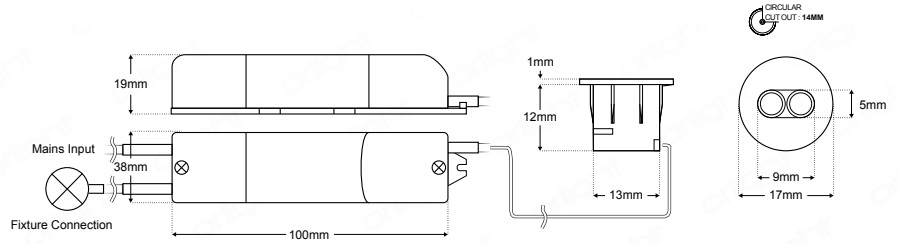

ORL-OC-IR1 - Infra-Red Switch Controller

Description

The Orlight range of occupancy switches are designed for the automatic control of lighting and ventilation. The IR switch will switch on the connected load automatically when a door is opened, and then switch it off automatically when closed. This has the benefits of reduced energy bills and automatic control.

Dimensions

Specifications

Voltage	220-240V 50Hz
Load	Max. 500W Incandescent Lamp, Max. 200W Halogen Lamp With Transformer
Detection	Infrared - 30mm - ON/OFF
Operation	Load is powered when door is opened
Cutout	14mm
Cable Length	2 Meters