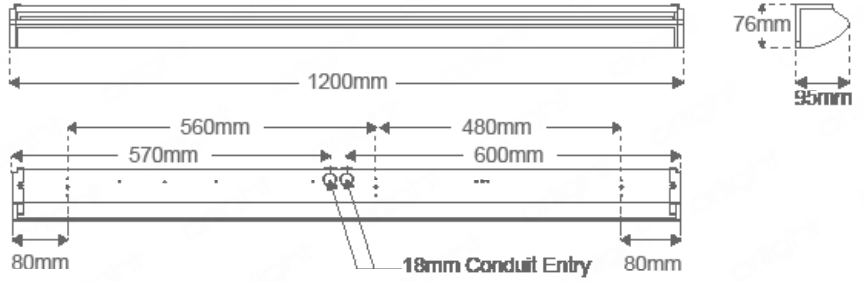

RADIUS- Corner Mounted Linear Luminaire

Description

Corner fixture featuring Aluminium construction finished in White RAL9016 and opal diffuser. Integral LED Driver with configurations to accommodate 1-10V, DALI control methods and emergency options.

Dimensions

Polar Report

Specifications

Light Source	2835 SMD LED
Dimming Options	Switched; 1-10V; DALI (Selected configuration will be Integral)
Current	850mA
Power Consumption	44W
Voltage	240V
Colour Temperature	4000K
Light Output ~	4635lm
lm Per Watt ~	105lm/W
CRI	>80
Beam Angle	120°
Ambient Temperature	-40°C ~ +40°C
IP Rating	IP20
IK Rating	IK08
Weight	2000g
Material	Aluminium; Polycarbonate
Finish	White RAL9016

Colourmetrics

4000K

R1	R2	R3	R4	R5	R6	R7	R8
83	89	94	84	83	86	87	67
R9	R10	R11	R12	R13	R14	R15	
13	75	84	66	84	97	77	

Specifications - Emergency Mode (Selected configuration will be Integral)

Battery	4 Cell NiMH 4.0Ah 4.8V
Light Output ~	524lm
Battery Life	> 3 Hours