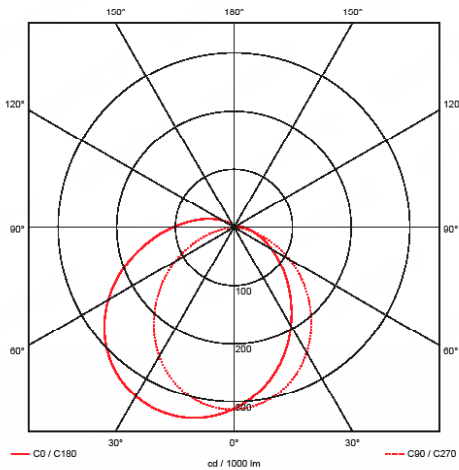

RADIUS- Corner Mounted Linear Luminaire

Description

Corner fixture featuring Aluminium construction finished in White RAL9016 and opal diffuser. Integral LED Driver with configurations to accommodate 1-10V, DALI control methods and emergency options.

Dimensions

Polar Report

Specifications

Light Source	2835 SMD LED
Dimming Options	Switched; 1-10V; DALI (Selected configuration will be Integral)
Current	850mA
Power Consumption	44W
Voltage	240V
Colour Temperature	4000K
Light Output ~	4635lm
lm Per Watt ~	105lm/W
CRI	>80
Beam Angle	120°
Ambient Temperature	-40°C ~ +40°C
IP Rating	IP20
IK Rating	IK08
Weight	2000g
Material	Aluminium; Polycarbonate
Finish	White RAL9016

Colourmetrics

4000K

R1	R2	R3	R4	R5	R6	R7	R8
83	89	94	84	83	86	87	67
R9	R10	R11	R12	R13	R14	R15	
13	75	84	66	84	97	77	

Specifications - Emergency Mode (Selected configuration will be Integral)

Battery	4 Cell NiMH 4.0Ah 4.8V
Light Output ~	524lm
Battery Life	> 3 Hours