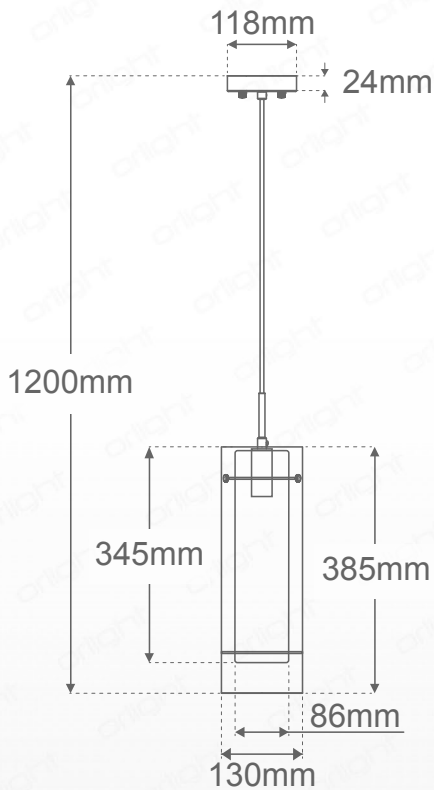

## ORLGPD-PB-E27 - Glass Pendant Light

## Description

Orlight's double glass pendant light with polished brass detailing is suitable for stylish rooms, lobbies and atriums. Featuring a silicone gasket which provides an effective seal and IP44 rating. Suggested light source is a E27 LED filament lamp that produces a cool white glow through the frosted glass with a CRI>80 to ensure light quality.

## Dimensions

## Specifications

Lamp Base	E27
Power Consumption	Lamp Dependant
Installation Info	Surface Mounted
Weight	1.5Kg
Finish	Clear & frosted glass with light polished brass detailing

Suggested Light Source: TDE27LED-5W-3000K