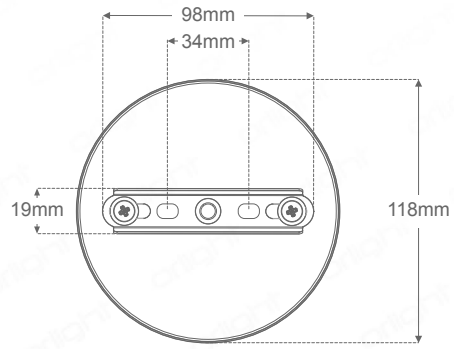

## Description

Orlight's double glass pendant light with polished brass detailing is suitable for stylish rooms, lobbies and atriums. Featuring a silicone gasket which provides an effective seal and IP44 rating. Suggested light source is a E27 LED filament lamp that produces a cool white glow through the frosted glass with a CRI>80 to ensure light quality.

## Dimensions

## Specifications

Lamp Base	E27
Power Consumption	Lamp Dependant
Installation Info	Surface Mounted
Weight	1.5Kg
Finish	Clear & frosted glass with light polished brass detailing

Suggested Light Source: TDE27LED-5W-3000K