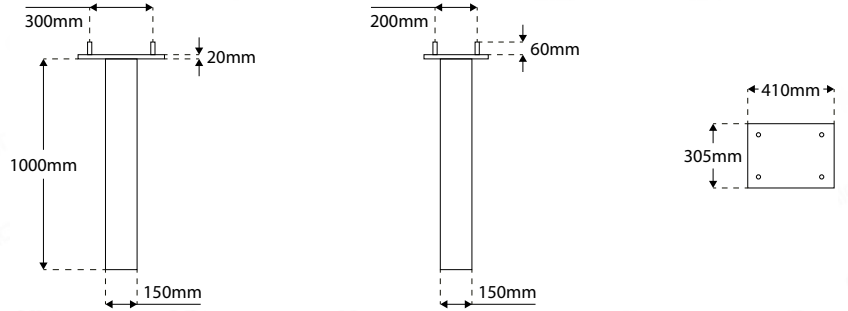

ORLEDGE-RT-MOUNT - ORLEDGE Root Mount

Description

The ORLEDGE-RT-MOUNT is constructed from Galvanized Steel and has been designed as an accessory for the ORLEDGE post allowing for a root mounted installation.

Dimensions

Specifications

Related Product	ORLEDGE
Material	Galvanized Steel
Finish	Galvanized Steel

Product Coding Example: ORLEDGE-RT-MOUNT

CODE

ORLEDGE-RT-MOUNT