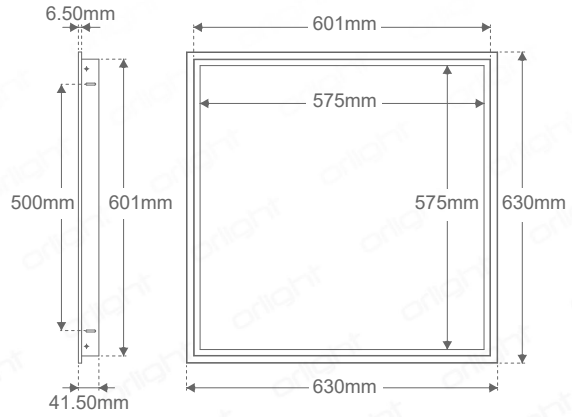

ORLLED600-CRADLE - Plasterboard Cradle

Description

Steel recessed plasterboard ceiling cradle for 600 x 600 LED panels

Dimensions

Specifications

Weight	1kg
Material	Steel
Finish	White - RAL 9016

Product Coding: Example: ORLLED600-CRADLE

CODE

ORLLED600-CRADLE