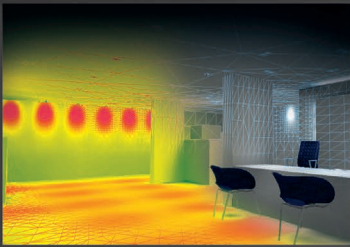

Architectural Downlights ▪ Solid State LED ▪ Linear ▪ Designer Interiors ▪ Landscaped Exteriors ▪ Amenity

In-house lighting design service ▪ In-house test facilities ▪ Design + Supply ▪ Direct to Site

Value engineering + Technical enhancements ▪ Bespoke product solutions ▪ +15 Years experience