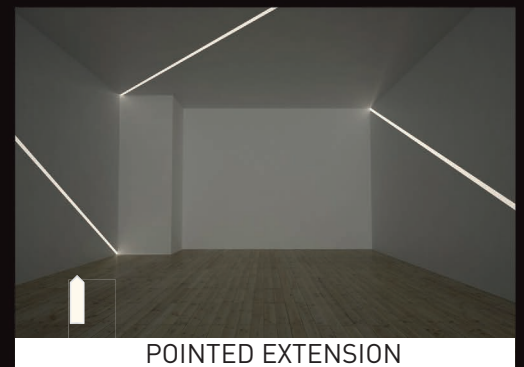

ReflexXL™

orlight®
FROM SOURCE TO SITE

The Ultimate Flexible Linear LED

The flexible 80mm wide ReflexXL™ offers the perfect solution for seamless architectural linear lighting. Bespoke lengths of up to 5 Meters, combined with 5 Junction profiles, provide the ultimate versatility for your lighting scheme. Available in 5 high CRI colour temperatures. The unique ReflexXL™ plaster free trimless profile system has been developed to be fully adjustable for the perfect finish.

5 JUNCTION PROFILES TYPES

Create seamless lighting with our flawless edge to edge diffusion

TECHNOLOGY INSIDE

1-10V ■ Leading/Trailing Edge ■ DALI ■ 30W/Meter ■ DC 36V ■ IP68 ■ IK08 ■ 400 LEDS/Meter

See the REFLEX-XL™ plus Orlight's latest innovations
live at Light Middle East **Dubai 6-8 October 2015**