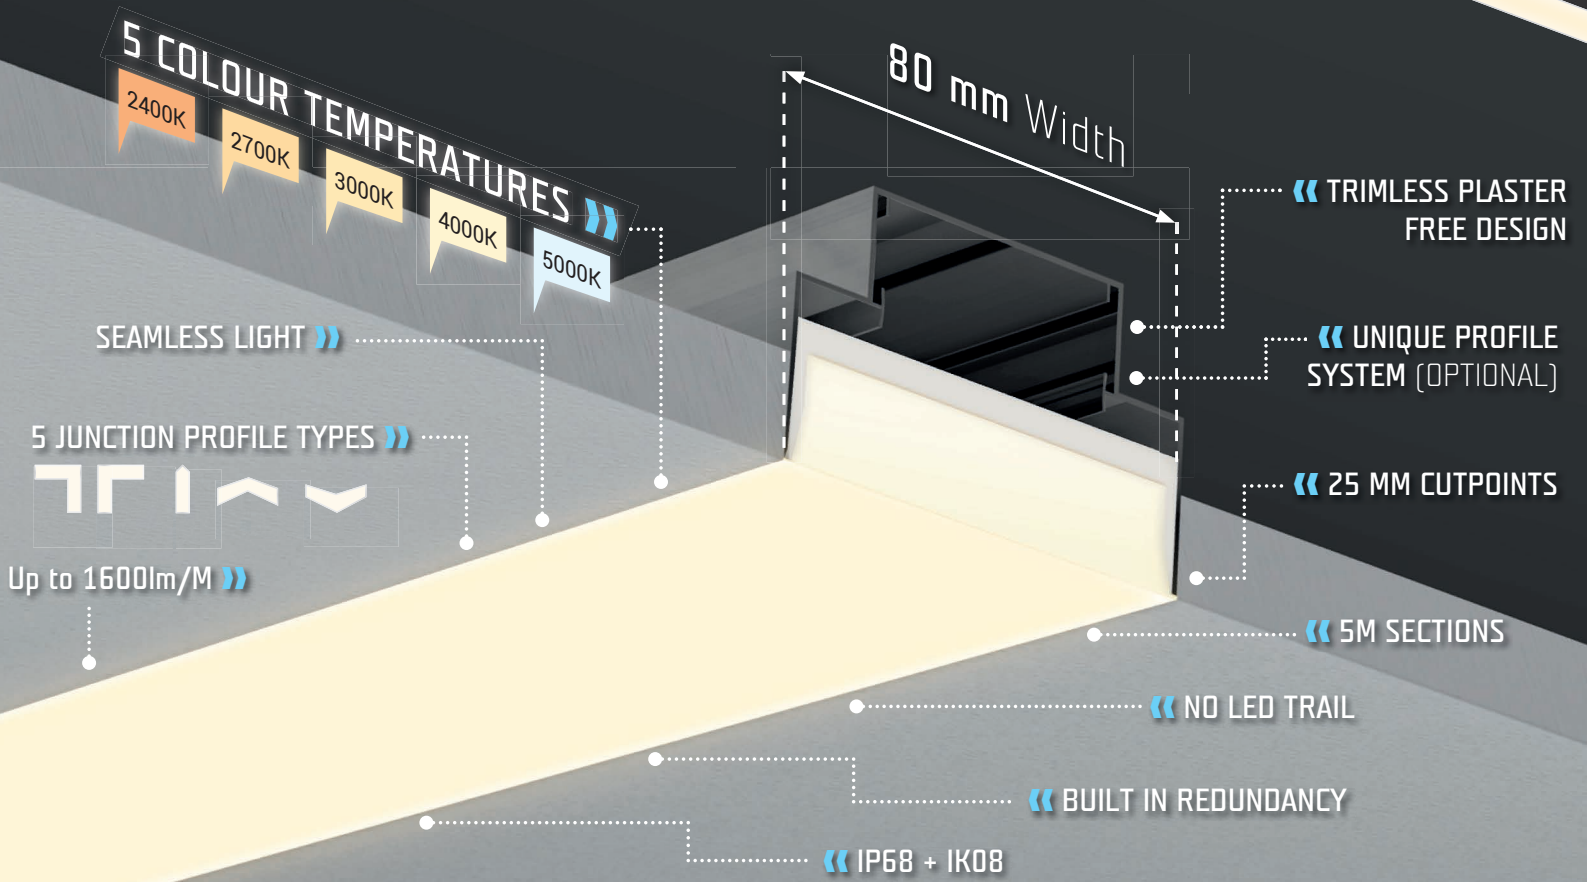

ReflexXL™

orlight®
FROM SOURCE TO SITE

The Ultimate Flexible Linear LED

The flexible 80mm wide ReflexXL™ offers the perfect solution for seamless architectural linear lighting. Bespoke lengths of up to 5 Meters, combined with 5 Junction profiles, provide the ultimate versatility for your lighting scheme. Available in 5 high CRI colour temperatures. The unique ReflexXL™ plaster free trimless profile system has been developed to be fully adjustable for the perfect finish.

5 JUNCTION PROFILES TYPES

Create seamless lighting with our flawless edge to edge diffusion

TECHNOLOGY INSIDE

1-10V ■ Leading/Trailing Edge ■ DALI ■ 30W/Meter ■ DC 36V ■ IP68 ■ IK08 ■ 400 LEDS/Meter

See the REFLEX-XL™ plus Orlight's latest innovations
live at Light Middle East **Dubai 6-8 October 2015**