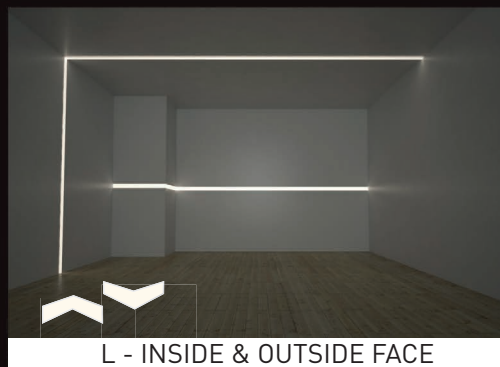

ReflexXL™

orlight®
FROM SOURCE TO SITE

The Ultimate Flexible Linear LED

The flexible 80mm wide ReflexXL™ offers the perfect solution for seamless architectural linear lighting. Bespoke lengths of up to 5 Meters, combined with 5 Junction profiles, provide the ultimate versatility for your lighting scheme. Available in 5 high CRI colour temperatures. The unique ReflexXL™ plaster free trimless profile system has been developed to be fully adjustable for the perfect finish.

5 JUNCTION PROFILES TYPES

Create seamless lighting with our flawless edge to edge diffusion

TECHNOLOGY INSIDE

1-10V ■ Leading/Trailing Edge ■ DALI ■ 30W/Meter ■ DC 36V ■ IP68 ■ IK08 ■ 400 LEDS/Meter

See the REFLEX-XL™ plus Orlight's latest innovations
live at Light Middle East **Dubai 6-8 October 2015**