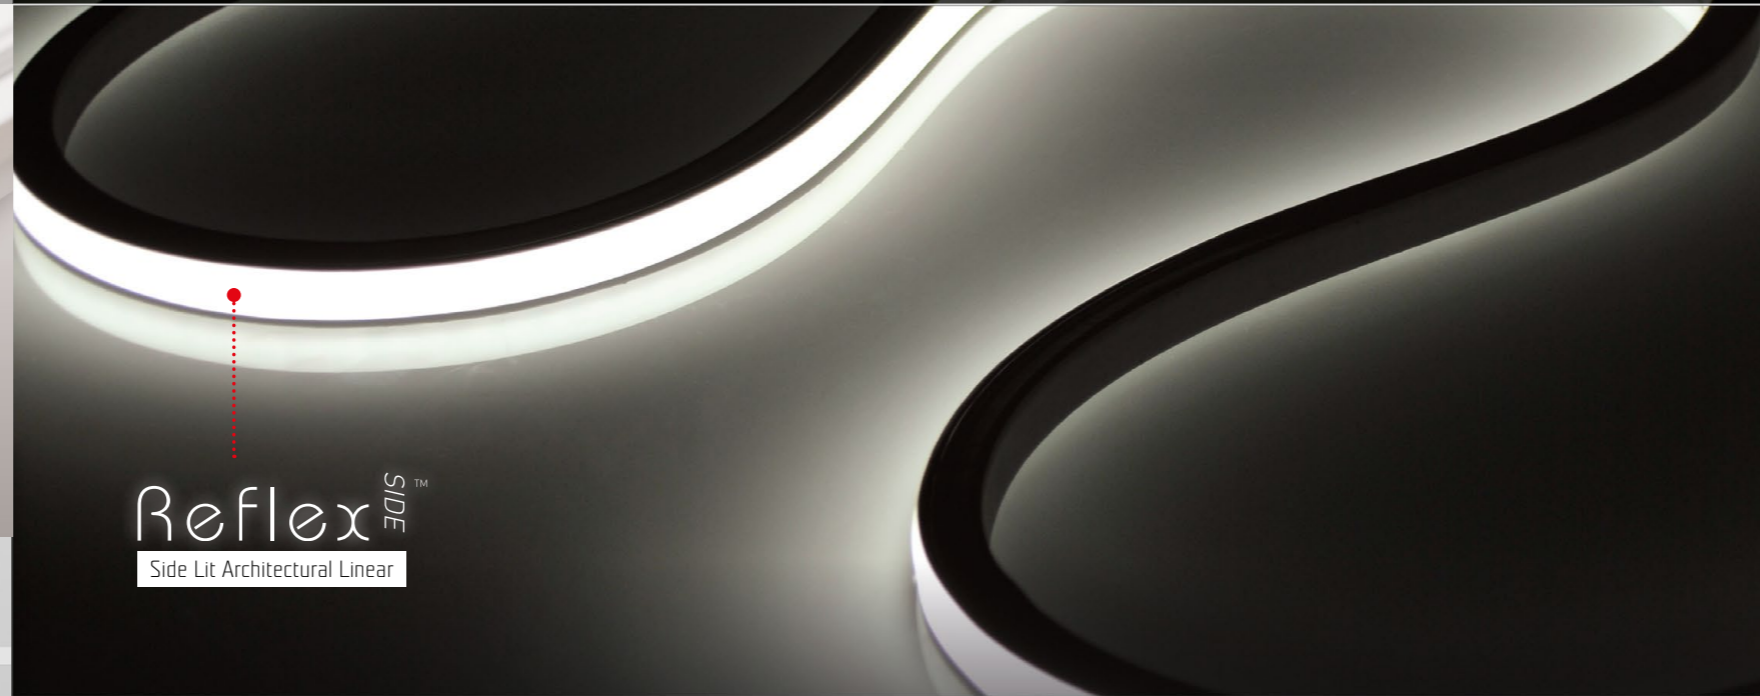

Reflex^{SIDE}™
Side Lit Architectural Linear