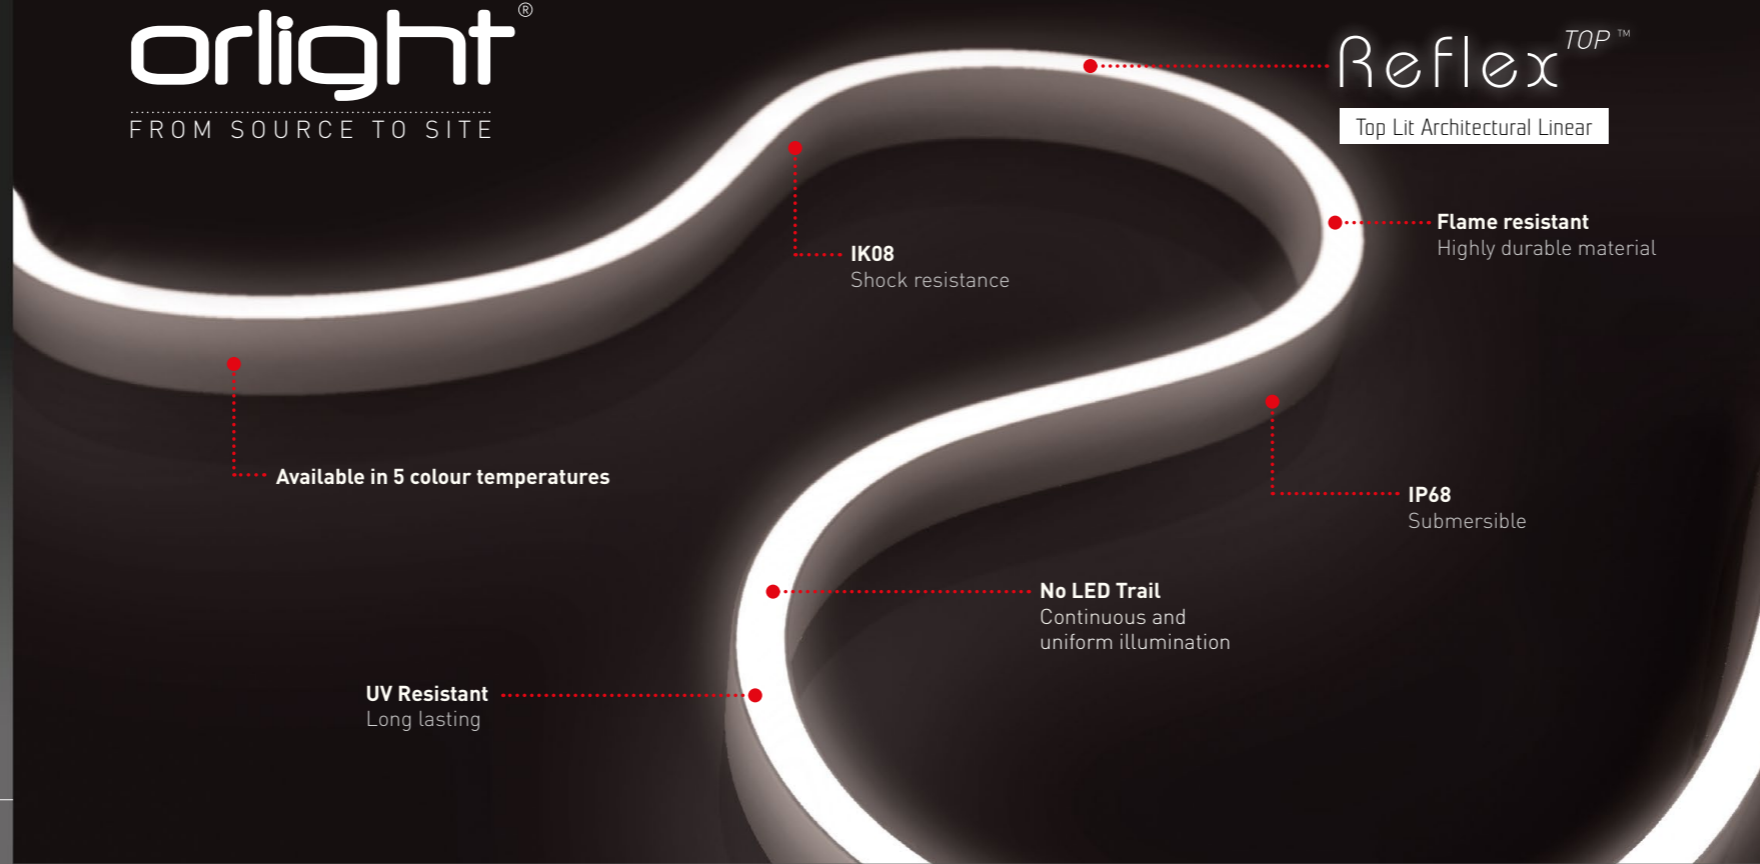

orlight[®]
FROM SOURCE TO SITE

SASI6060[™]
600 x 600 mm

AIR HANDLING ■ DALI ■ EMERGENCY ■ SELF TEST

AIR HANDLING LED LUMINAIRES

Our new range of high performance Air Handling LED Luminaires have arrived !!!

orlight[®]
FROM SOURCE TO SITE

Reflex^{TOP}[™]
Top Lit Architectural Linear

Available in 5 colour temperatures

IK08
Shock resistance

Flame resistant
Highly durable material

IP68
Submersible

No LED Trail
Continuous and uniform illumination