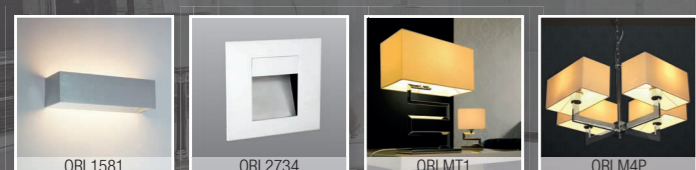

✓ ARCHITECTURAL LINEAR

TECHNICALLY ENHANCED LED STRIP & PROFILES

LINEAR LED LIGHTING SOLUTIONS

✓ DESIGNER INTERIORS

GOLDEN GLOW AND WHITE PLASTER

INTERIOR SELECTION

✓ LANDSCAPED EXTERIORS

IP68 RATED MARINE GRADE EXTERIOR SELECTION

MAGNETIC DOWNLIGHTS SECTION

WATERPROOF IP RATED

TRIMLESS & THIN TRIM

✓ SOLID STATE DOWNLIGHTS