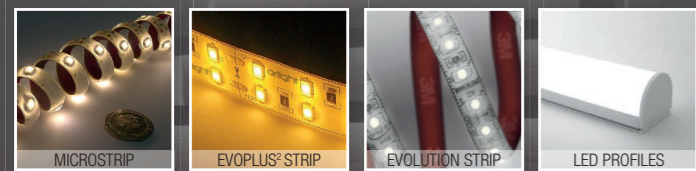

✓ ARCHITECTURAL LINEAR

TECHNICALLY ENHANCED LED STRIP & PROFILES

LINEAR LED LIGHTING SOLUTIONS

✓ DESIGNER INTERIORS

GOLDEN GLOW AND WHITE PLASTER

INTERIOR SELECTION

✓ LANDSCAPED EXTERIORS

IP68 RATED MARINE GRADE EXTERIOR SELECTION

MAGNETIC DOWNLIGHTS SECTION

WATERPROOF IP RATED

TRIMLESS & THIN TRIM

✓ SOLID STATE DOWNLIGHTS