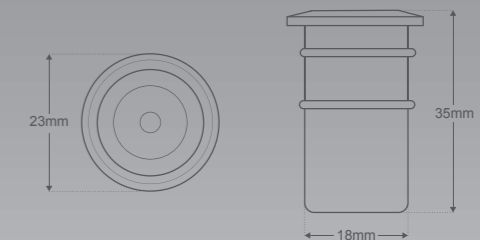

orlight®
FROM SOURCE TO SITE

www.orlight.com | 01707 663 883