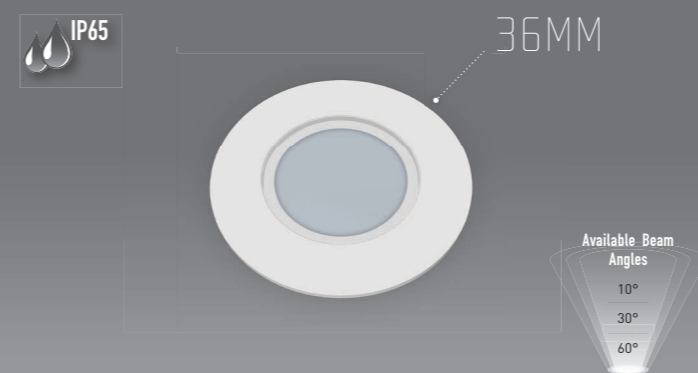

ORL019

MAXI

Discreet adjustable downlight

The ORL019 MAXI miniature adjustable downlight features an unobtrusive contemporary design whilst incorporating an anti-glare baffle. The fixture is adjustable and is available in IP54.

ICE

TUNDRA

FROST

CRYSTAL

- 1W CREE - Warm White - 3000K - 90 Lumens - IP65
- 1W CREE - Cool White - 6000K - 100 Lumens - IP65

- 1W CREE - Warm White - 3000K - 90 Lumens - IP65
- 1W CREE - Cool White - 6000K - 100 Lumens - IP65

- 1W CREE - Warm White - 3000K - 90 Lumens - IP65
- 1W CREE - Cool White - 6000K - 100 Lumens - IP65

- 1W CREE - Warm White - 3000K - 90 Lumens - IP65
- 1W CREE - Cool White - 6000K - 100 Lumens - IP65