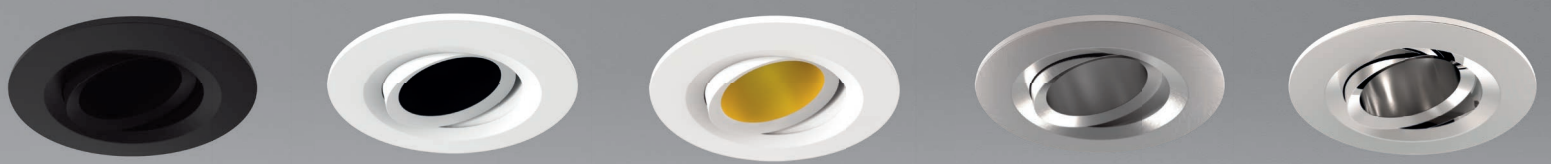

ORL019

MAXI

Discreet adjustable downlight

The ORL019 MAXI miniature adjustable downlight features an unobtrusive contemporary design whilst incorporating an anti-glare baffle. The fixture is adjustable and is available in IP54.

..... **ORL019MAXI AW**
All White Fixture

..... **ORLIP54019MAXI WH**
IP 58 Rated Fixture

Also available in:

ORL019MAXI BL
Matt Black Fixture

ORL019MAXI WH
Converse Fixture

ORL019MAXI WH GG
Golden Glow Fixture

ORL019MAXI SC
Satin Chrome Fixture

ORL019MAXI CH
Chrome Fixture

ORL019 MAXI - COMPATIBLE ORLIGHT 50MM LIGHT SOURCES:

AVAILABLE OPTIONS * 2700K ■ 3000K ■ 4000K ■ 6000K ■ 5W ■ 7W ■ 38 DEGREE BEAM ■ PART L ■ DALI OPTION ■ FLAWLESS DIMMING

* Depending on lamp option

CREE
SHARP
EPISTAR

5W EPISTAR - 5W SHARP
- 5W CREE XTE

7W EPISTAR - 7W SHARP
- 7W CREE MTG2

TRENDY INGROUND FIXTURES

MINIATURE LED FIXTURES

orlight[®]
FROM SOURCE TO SITE

Orlight miniature in-ground fixtures featuring high performance CREE LED Chipset