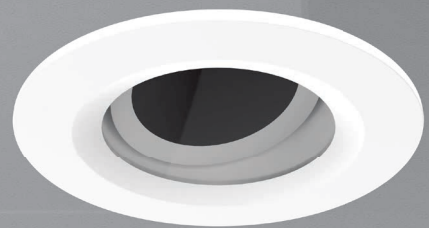

..... **ORLIP54019MAXI WH**
IP 58 Rated Fixture