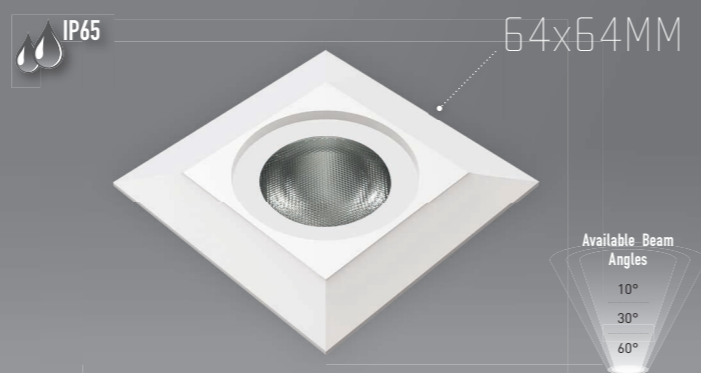

ORL019

MAXI

Discreet adjustable downlight

The ORL019 MAXI miniature adjustable downlight features an unobtrusive contemporary design whilst incorporating an anti-glare baffle. The fixture is adjustable and is available in IP54.

ICE

TUNDRA

FROST

CRYSTAL

- 1W CREE - Warm White - 3000K - 90 Lumens - IP65
- 1W CREE - Cool White - 6000K - 100 Lumens - IP65

- 1W CREE - Warm White - 3000K - 90 Lumens - IP65
- 1W CREE - Cool White - 6000K - 100 Lumens - IP65

- 1W CREE - Warm White - 3000K - 90 Lumens - IP65
- 1W CREE - Cool White - 6000K - 100 Lumens - IP65

- 1W CREE - Warm White - 3000K - 90 Lumens - IP65
- 1W CREE - Cool White - 6000K - 100 Lumens - IP65