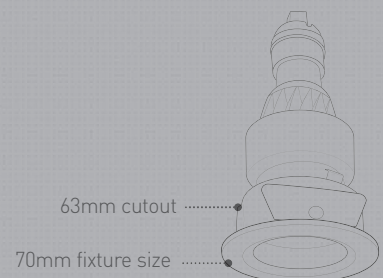

* Depending on lamp option

CREE
SHARP
EPISTAR

5W EPISTAR - 5W SHARP
- 5W CREE XTE

7W EPISTAR - 7W SHARP
- 7W CREE MTG2

TRENDY INGROUND FIXTURES

MINIATURE LED FIXTURES

orlight[®]
FROM SOURCE TO SITE

Orlight miniature in-ground fixtures featuring high performance CREE LED Chipset