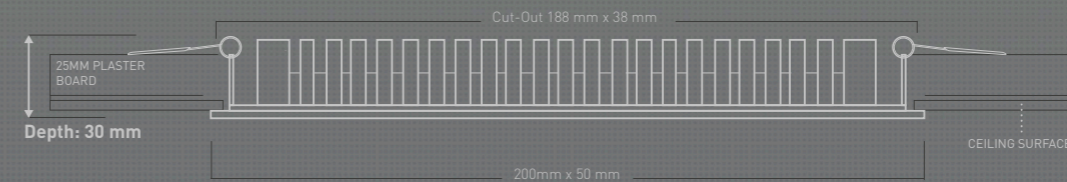

Minimum Recess Depth Requirement: 30mm

3 Hour emergency pack available for 38mm void space

Actual size

orlight
FROM SOURCE TO SITE

LIMITED VOID SPACE?
ORLIGHT HIGH PERFORMANCE SOLID STATE SOLUTIONS

CREE
MTG2 Inside

0% **Dimmable** 100%
0-10V, MAINS, DALI

MTG21_{FIXED}

MTG22_{TILT}

- MTG21 / 3000 - 700 Lumens, 3000K, 10W
- MTG21 / 4000 - 750 Lumens, 4000K, 10W
- MTG21 / 5000 - 800 Lumens, 5000K, 10W
- MTG22 / 3000 - 700 Lumens, 3000K, 10W
- MTG22 / 4000 - 750 Lumens, 4000K, 10W
- MTG22 / 5000 - 800 Lumens, 5000K, 10W

2700K CRI90 Option available

CREE
XTE Inside

0% **Dimmable** 100%
0-10V, MAINS, DALI

XTE61_{FIXED}

- XTE61 / 3000 - 700 Lumens, 3000K, 12W
- XTE61 / 4000 - 750 Lumens, 4000K, 12W
- XTE61 / 5000 - 800 Lumens, 5000K, 12W

Architectural range of LED downlights designed for restricted void spaces.

Our new range of low profile downlights featuring CREE MTG2 & XTE chipsets will fit within a 30mm void space. Available in mains, 0-10 and DALI dimmable options.

MTG41_{FIXED}

MTG42_{TILT}

- MTG41 / 3000 - 700 Lumens, 3000K, 10W
- MTG41 / 4000 - 750 Lumens, 4000K, 10W
- MTG41 / 5000 - 800 Lumens, 5000K, 10W
- MTG42 / 3000 - 700 Lumens, 3000K, 10W
- MTG42 / 4000 - 750 Lumens, 4000K, 10W
- MTG42 / 5000 - 800 Lumens, 5000K, 10W

2700K CRI90 Option available

XTE62_{TILT}

- XTE62 / 3000 - 700 Lumens, 3000K, 12W
- XTE62 / 4000 - 750 Lumens, 4000K, 12W
- XTE62 / 5000 - 800 Lumens, 5000K, 12W

orlight
FROM SOURCE TO SITE

www.orlight.com | 01707 663 883