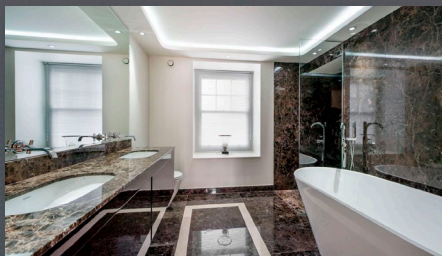

orlight
FROM SOURCE TO SITE

www.orlight.com | 01707 663 883