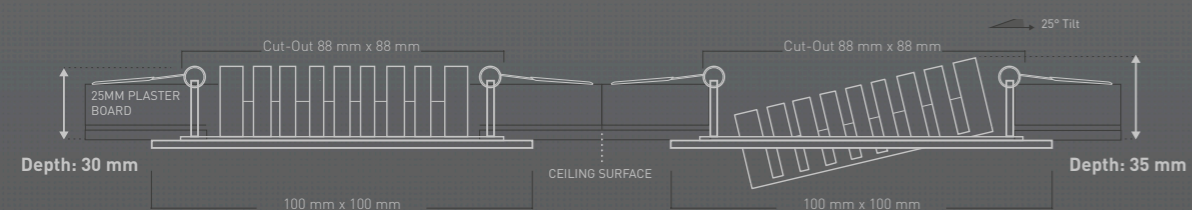

- XTE61 / 3000 - 700 Lumens, 3000K, 12W
- XTE61 / 4000 - 750 Lumens, 4000K, 12W
- XTE61 / 5000 - 800 Lumens, 5000K, 12W

Architectural range of LED downlights designed for restricted void spaces.

Our new range of low profile downlights featuring CREE MTG2 & XTE chipsets will fit within a 30mm void space. Available in mains, 0-10 and DALI dimmable options.

MTG41_{FIXED}

MTG42_{TILT}

- MTG41 / 3000 - 700 Lumens, 3000K, 10W
- MTG41 / 4000 - 750 Lumens, 4000K, 10W
- MTG41 / 5000 - 800 Lumens, 5000K, 10W
- MTG42 / 3000 - 700 Lumens, 3000K, 10W
- MTG42 / 4000 - 750 Lumens, 4000K, 10W
- MTG42 / 5000 - 800 Lumens, 5000K, 10W

2700K CRI90 Option available

XTE62_{TILT}