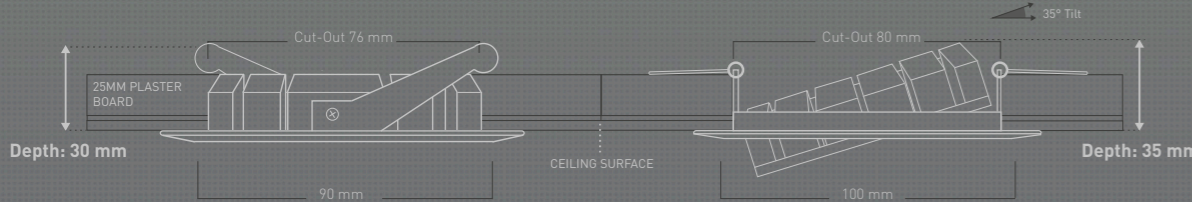

Minimum Recess Depth Requirement: 30mm

3 Hour emergency pack available for 38mm void space

Actual size

orlight
FROM SOURCE TO SITE

LIMITED VOID SPACE?
ORLIGHT HIGH PERFORMANCE SOLID STATE SOLUTIONS

CREE
MTG2 Inside

0% **Dimmable** 100%
0-10V, MAINS, DALI

MTG21_{FIXED}

MTG22_{TILT}

- MTG21 / 3000 - 700 Lumens, 3000K, 10W
- MTG21 / 4000 - 750 Lumens, 4000K, 10W
- MTG21 / 5000 - 800 Lumens, 5000K, 10W
- MTG22 / 3000 - 700 Lumens, 3000K, 10W
- MTG22 / 4000 - 750 Lumens, 4000K, 10W
- MTG22 / 5000 - 800 Lumens, 5000K, 10W

2700K CRI90 Option available

CREE
XTE Inside

0% **Dimmable** 100%
0-10V, MAINS, DALI

XTE61_{FIXED}