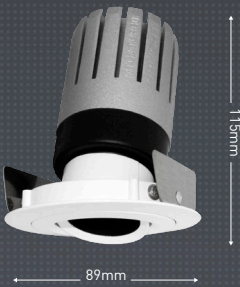

# MTG2TURBO

EFFICIENCY + POWER = PERFORMANCE

**CREE**   
MTG2 Inside

up to  
and over  
**1200**  
lumens

**High Efficiency Turbo Fins**  
Enhanced cooling

CREE MTG2 Inside

**High Power** whilst maintaining  
**High Efficiency = High Quality**  
and **Quantity** of light

## FOR APPLICATIONS THAT REQUIRE "MORE" LIGHT !!!

0-10V PROTOCOL ■ LEADING/TRAILING EDGE ■ 100% DIMMABLE ■ 15W ■ 1200 LUMENS ■ IP65 OPTION ■ 38 DEGREE BEAM ■ PART L ■ DALI OPTION ■ EMERGENCY AVAILABLE

1. Choose your style: