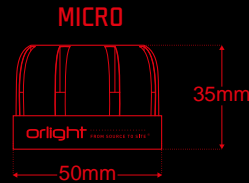

DIABLOENGINE™

NANO ▶ MICRO ▶ MINI

orlight®
FROM SOURCE TO SITE

Advanced Thermal Management
Through Cold Forging

CREE inside
High Performance
LED Chipset

Detachable Optic
15 Degree
35 Degree
55 Degree

Truly Retro-fit
Fits our standard
Architectural
range of downlights

CRI90+
Superior colour
performance

Customised Bezels
Available in White
or Black to suit your fixture

TECHNOLOGY INSIDE Leading/Trailing dimming

4 Colour Temperature Options

2700K 3000K 4000K 5000K

36V CREE
CREE 1512 CHIPSET

DIABLONANO: 4W 100mA Up to 550lm DIABLOMICRO: 6W 150mA Up to 700lm DIABLOMINI: 8W 200mA Up to 850lm

Incorporating the CREE 1512 LED
chipset to deliver amazing output
and efficiency in the same package

Get amazing High CRI with the: DIABLOMINICRI98ENGINE™

MINI ▶ 8W 200mA Up to 600lm ▪ Up to CRI98 ▪ Flawless Dimming

CRI98
Superior colour
performance

Detachable Optic
24 Degree
36 Degree
60 Degree

2 Colour Temperatures
2700K 3000K

Customised Bezels
Available in White
or Black to suit your fixture