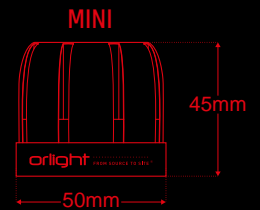

Get amazing High CRI with the: DIABLOMINICRI98ENGINE™

MINI ▶ 8W 200mA Up to 600lm ▪ Up to CRI98 ▪ Flawless Dimming

CRI98
Superior colour
performance

Detachable Optic
24 Degree
36 Degree
60 Degree