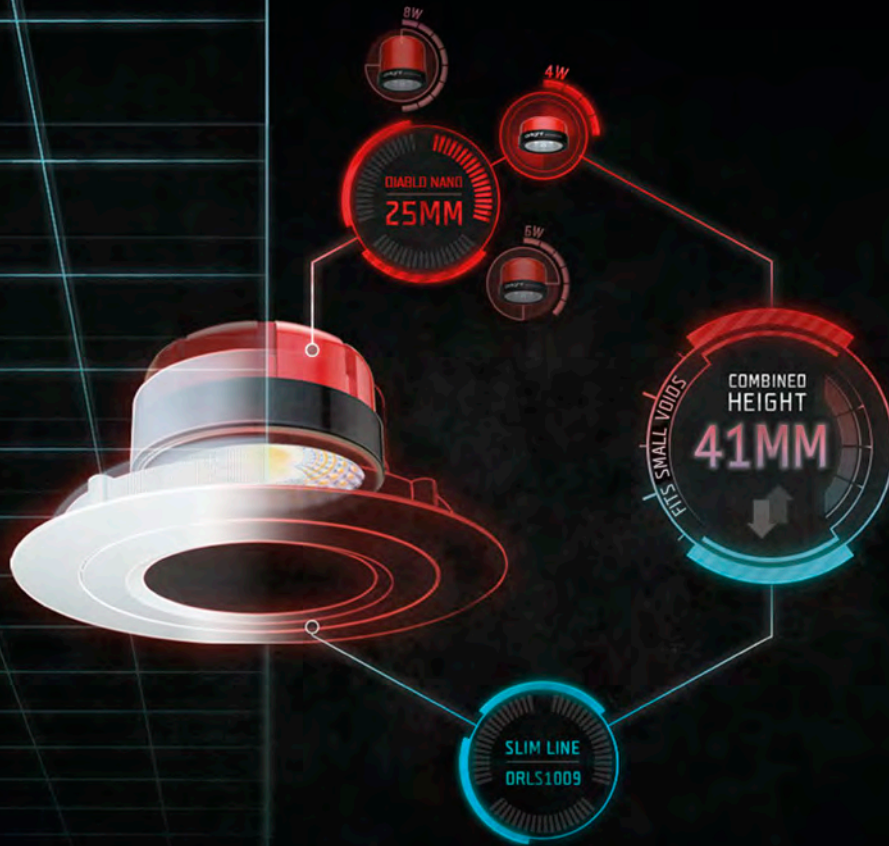

DIABLOENGINE™

NANO ▶ MICRO ▶ MINI

orlight®
FROM SOURCE TO SITE

Advanced Thermal Management
Through Cold Forging

CREE inside
High Performance
LED Chipset

Detachable Optic
15 Degree
35 Degree
55 Degree

Truly Retro-fit
Fits our standard
Architectural
range of downlights

DIABLONANO: 4W 100mA Up to 550lm DIABLOMICRO: 6W 150mA Up to 700lm DIABLOMINI: 8W 200mA Up to 850lm

Incorporating the CREE 1512 LED
chipset to deliver amazing output
and efficiency in the same package

Get amazing High CRI with the: DIABLOMINICRI98ENGINE™

MINI ▶ 8W 200mA Up to 600lm ▪ Up to CRI98 ▪ Flawless Dimming

CRI98
Superior colour
performance

Detachable Optic
24 Degree
36 Degree
60 Degree

2 Colour Temperatures
2700K 3000K

Customised Bezels
Available in White
or Black to suit your fixture

orlight FROM SOURCE TO SITE®

www.orlight.com | 01923 851 890

DIABLO ENGINE™

NANO ▶ MICRO ▶ MINI ▶ MINI CR198

orlight®
FROM SOURCE TO SITE

Retain the flexibility of your lighting design and future proof your scheme with our new advanced compact engine technology