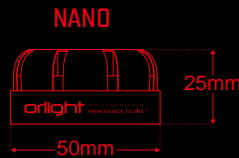

CRI90+
Superior colour
performance

Customised Bezels
Available in White
or Black to suit your fixture

TECHNOLOGY INSIDE Leading/Trailing dimming

4 Colour Temperature Options

2700K 3000K 4000K 5000K

36V CREE
CREE 1512 CHIPSET

DIABLONANO: 4W 100mA Up to 550lm DIABLOMICRO: 6W 150mA Up to 700lm DIABLOMINI: 8W 200mA Up to 850lm

Incorporating the CREE 1512 LED
chipset to deliver amazing output
and efficiency in the same package

Get amazing High CRI with the: DIABLOMINICRI98ENGINE™

MINI ▶ 8W 200mA Up to 600lm ▪ Up to CRI98 ▪ Flawless Dimming

CRI98
Superior colour
performance

Detachable Optic
24 Degree
36 Degree
60 Degree

2 Colour Temperatures
2700K 3000K

Customised Bezels
Available in White
or Black to suit your fixture