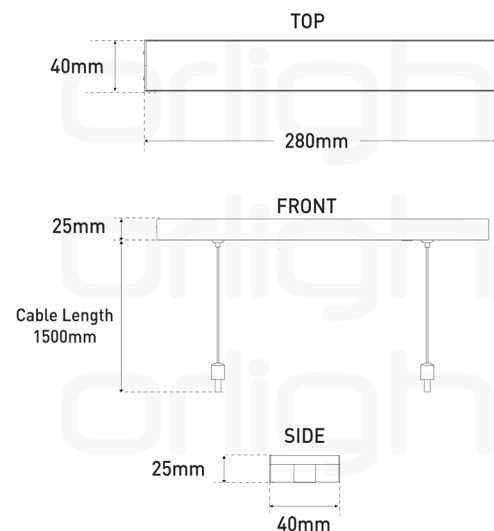

ORLEXTCW-DALI-SUSKIT-WH

ITEM NO. 33210