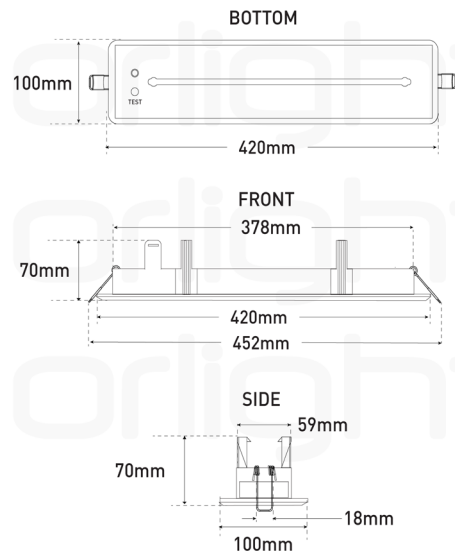

## ORLEXTCW-DALI-RECKIT-WH

ITEM NO. 33209

RECTANGULAR  
CUT OUT: 395 x 65mm