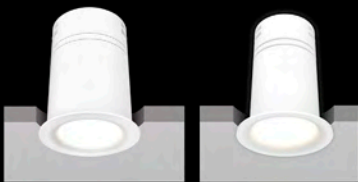

TEMPUS-TEMPUS MINI

orlight[®]
FROM SOURCE TO SITE

7W

TEMPUS

43mm Diameter
Up to 550 Lumens
Beam Angle 20°

● 3000K

3W

TEMPUS MINI

36mm Diameter
Up to 220 Lumens
Beam Angle 20°

● 3000K

TEMPUS: 7W 160mA Up to 550lm - TEMPUS MINI 3W 105mA Up to 220lm

AVAILABLE IN WHITE

The amazing Tempus LED fixtures produce incredible light from their tiny vortex-shaped cones. Available in two sizes and finishes, and rated to IP54, these are the ideal light for bathrooms and stylish interiors.

TEMPUS-TEMPUS MINI - COMPACT DRIVERS

30MM DIAMETER ALLOWS FOR EASY INSTALLATION

through the same cut-out as the TEMPUS and TEMPUS-MINI luminaires

TEMPUS MINI DIM DR

TEMPUS DIM DR

This not only **makes installation simple** but allows for **easy access and wiring** prior to fitting.