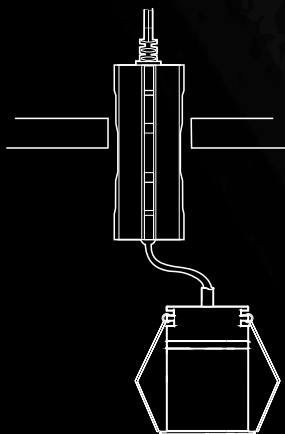

TEMPUS-TEMPUS MINI

orlight[®]
FROM SOURCE TO SITE

7W

TEMPUS

43mm Diameter
Up to 550 Lumens
Beam Angle 20°

● 3000K

3W

TEMPUS MINI

36mm Diameter
Up to 220 Lumens
Beam Angle 20°

● 3000K

TEMPUS: 7W 160mA Up to 550lm - TEMPUS MINI 3W 105mA Up to 220lm

AVAILABLE IN WHITE

The amazing Tempus LED fixtures produce incredible light from their tiny vortex-shaped cones. Available in two sizes and finishes, and rated to IP54, these are the ideal light for bathrooms and stylish interiors.

TEMPUS-TEMPUS MINI - COMPACT DRIVERS

30MM DIAMETER ALLOWS FOR EASY INSTALLATION

through the same cut-out as the TEMPUS and TEMPUS-MINI luminaires

TEMPUS MINI DIM DR

TEMPUS DIM DR

This not only **makes installation simple** but allows for **easy access and wiring** prior to fitting.