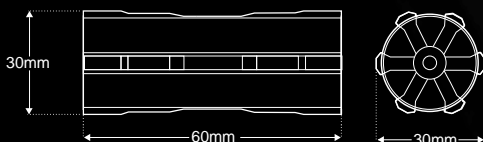

TEMPUS-TEMPUS MINI

orlight[®]
FROM SOURCE TO SITE

7W

TEMPUS

43mm Diameter
Up to 550 Lumens
Beam Angle 20°

● 3000K

3W

TEMPUS MINI

36mm Diameter
Up to 220 Lumens
Beam Angle 20°

● 3000K

TEMPUS: 7W 160mA Up to 550lm - TEMPUS MINI 3W 105mA Up to 220lm

AVAILABLE IN WHITE

The amazing Tempus LED fixtures produce incredible light from their tiny vortex-shaped cones. Available in two sizes and finishes, and rated to IP54, these are the ideal light for bathrooms and stylish interiors.

TEMPUS-TEMPUS MINI - COMPACT DRIVERS

30MM DIAMETER ALLOWS FOR EASY INSTALLATION

through the same cut-out as the TEMPUS and TEMPUS-MINI luminaires

TEMPUS MINI DIM DR

TEMPUS DIM DR

This not only **makes installation simple** but allows for **easy access and wiring** prior to fitting.